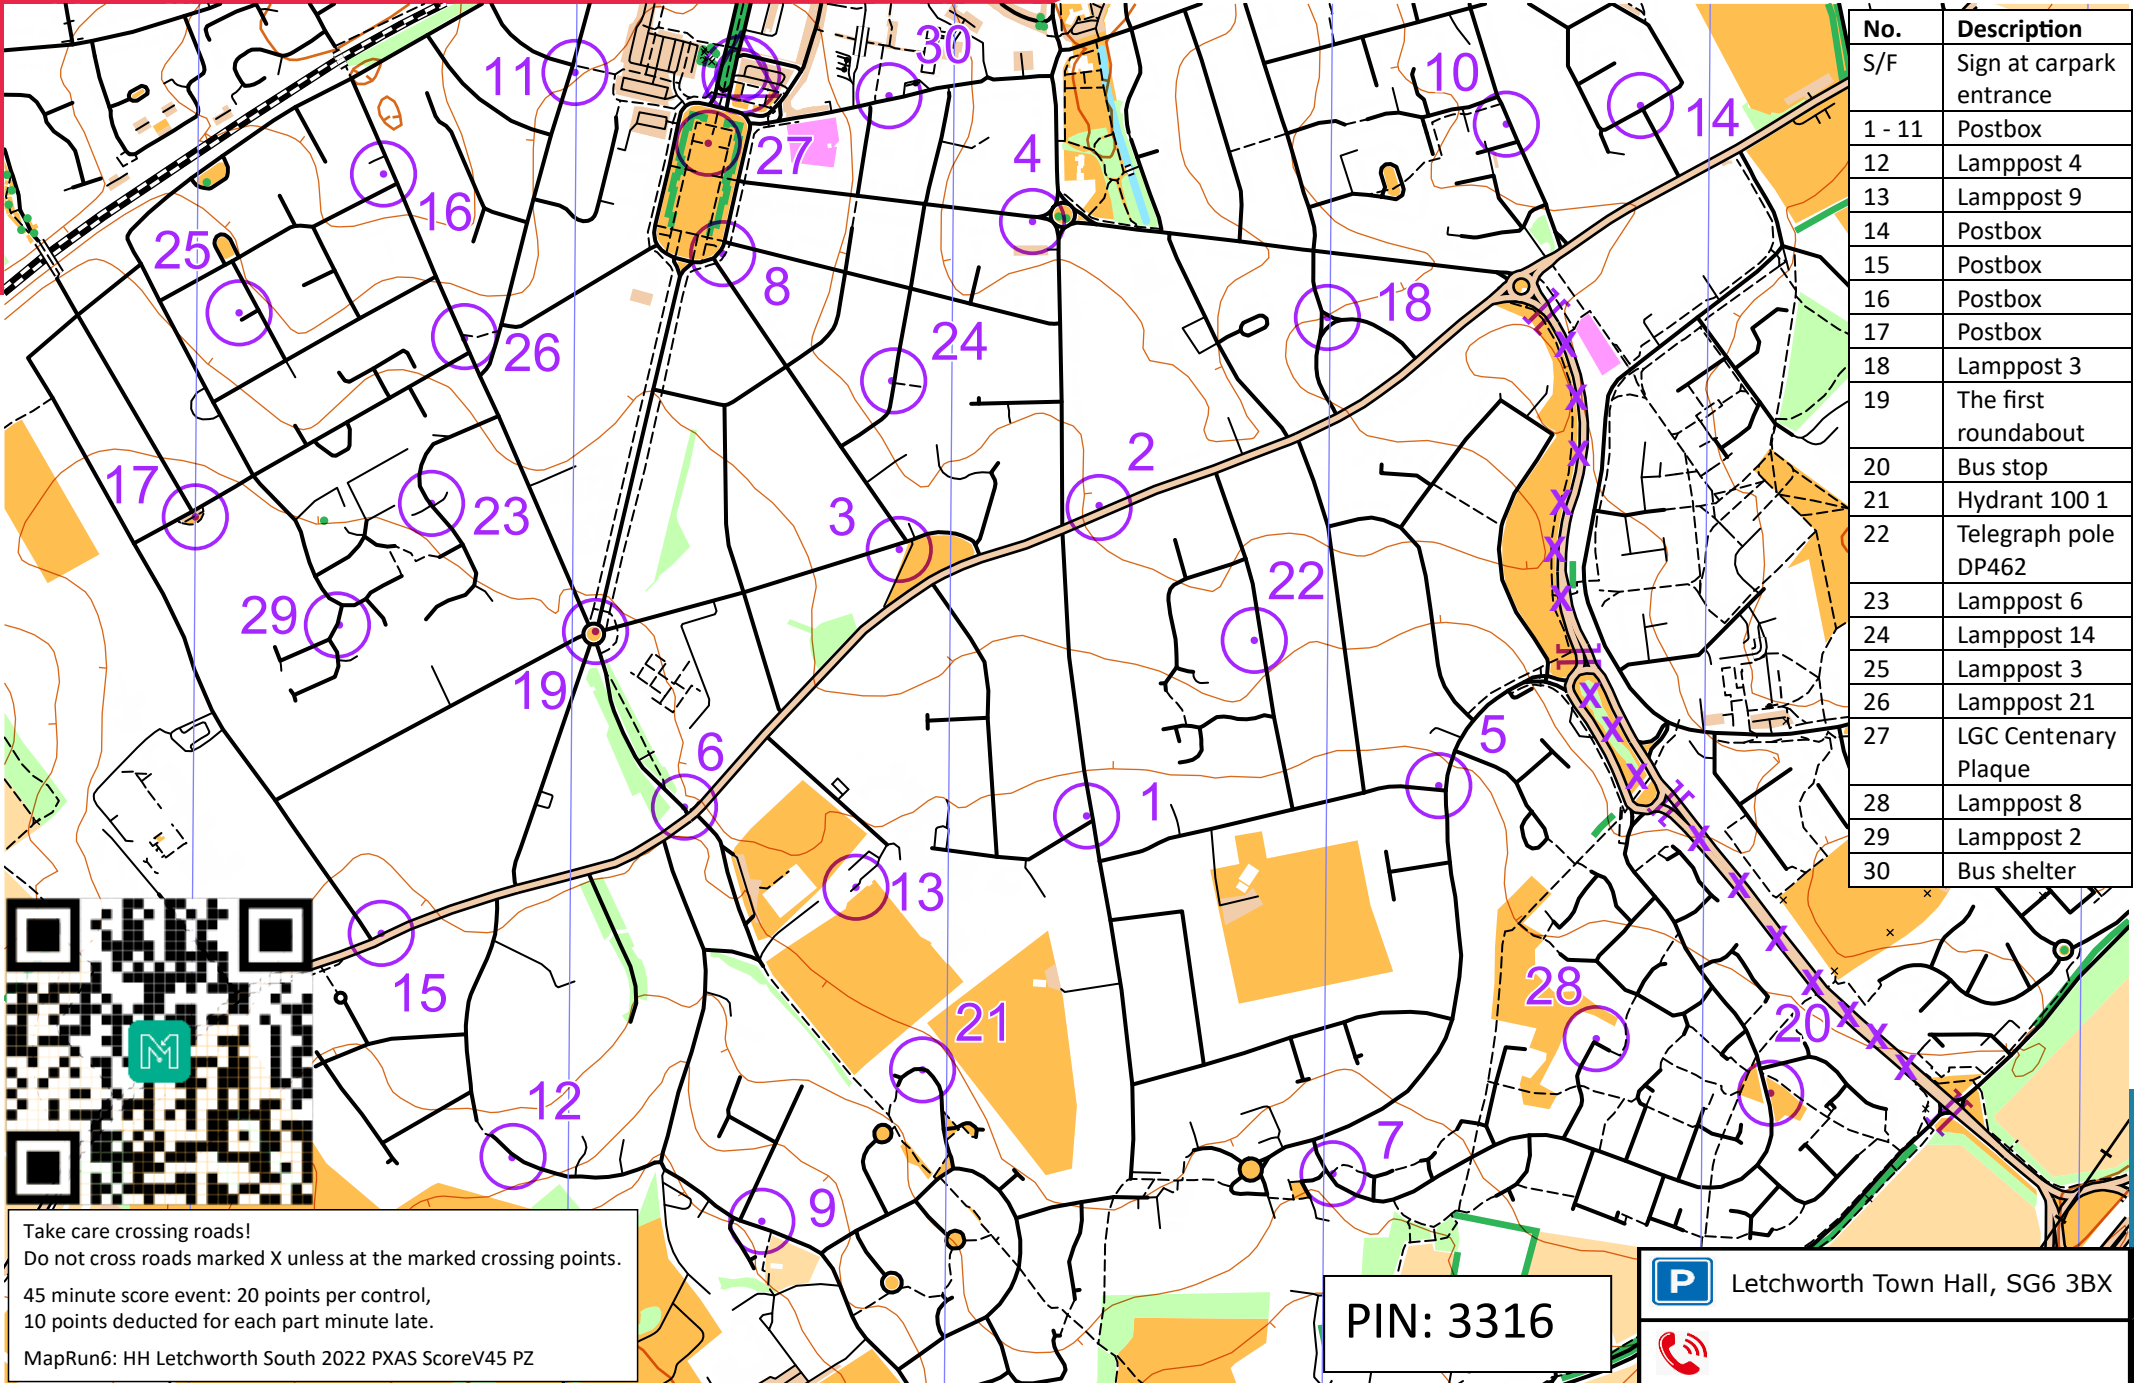

Participant Pre-read

Simply visit as many controls (numbered circles) as you can. Start and finish at the triangle.

45 minute score event, 20 points per control.

10 points deducted for each minute or part minute late.

Maybe we're stating the obvious. In essence, there is no reason why this should be different from any other run – or walk, or jog – you do. But sometimes we concentrate too hard on the map, or get carried away with beating the clock. So keep safe:

<https://www.herts-orienteeing.club>

LETCWORTH SOUTH

scale 1:10000, contours 5m
500m

No.	Description
S/F	Sign at carpark entrance
1 - 11	Postbox
12	Lamppost 4
13	Lamppost 9
14	Postbox
15	Postbox
16	Postbox
17	Postbox
18	Lamppost 3
19	The first roundabout
20	Bus stop
21	Hydrant 100 1
22	Telegraph pole DP462
23	Lamppost 6
24	Lamppost 14
25	Lamppost 3
26	Lamppost 21
27	LGC Centenary Plaque
28	Lamppost 8
29	Lamppost 2
30	Bus shelter

Take care crossing roads!
Do not cross roads marked X unless at the marked crossing points.
45 minute score event: 20 points per control,
10 points deducted for each part minute late.
MapRun6: HH Letchworth South 2022 PXAS ScoreV45 PZ