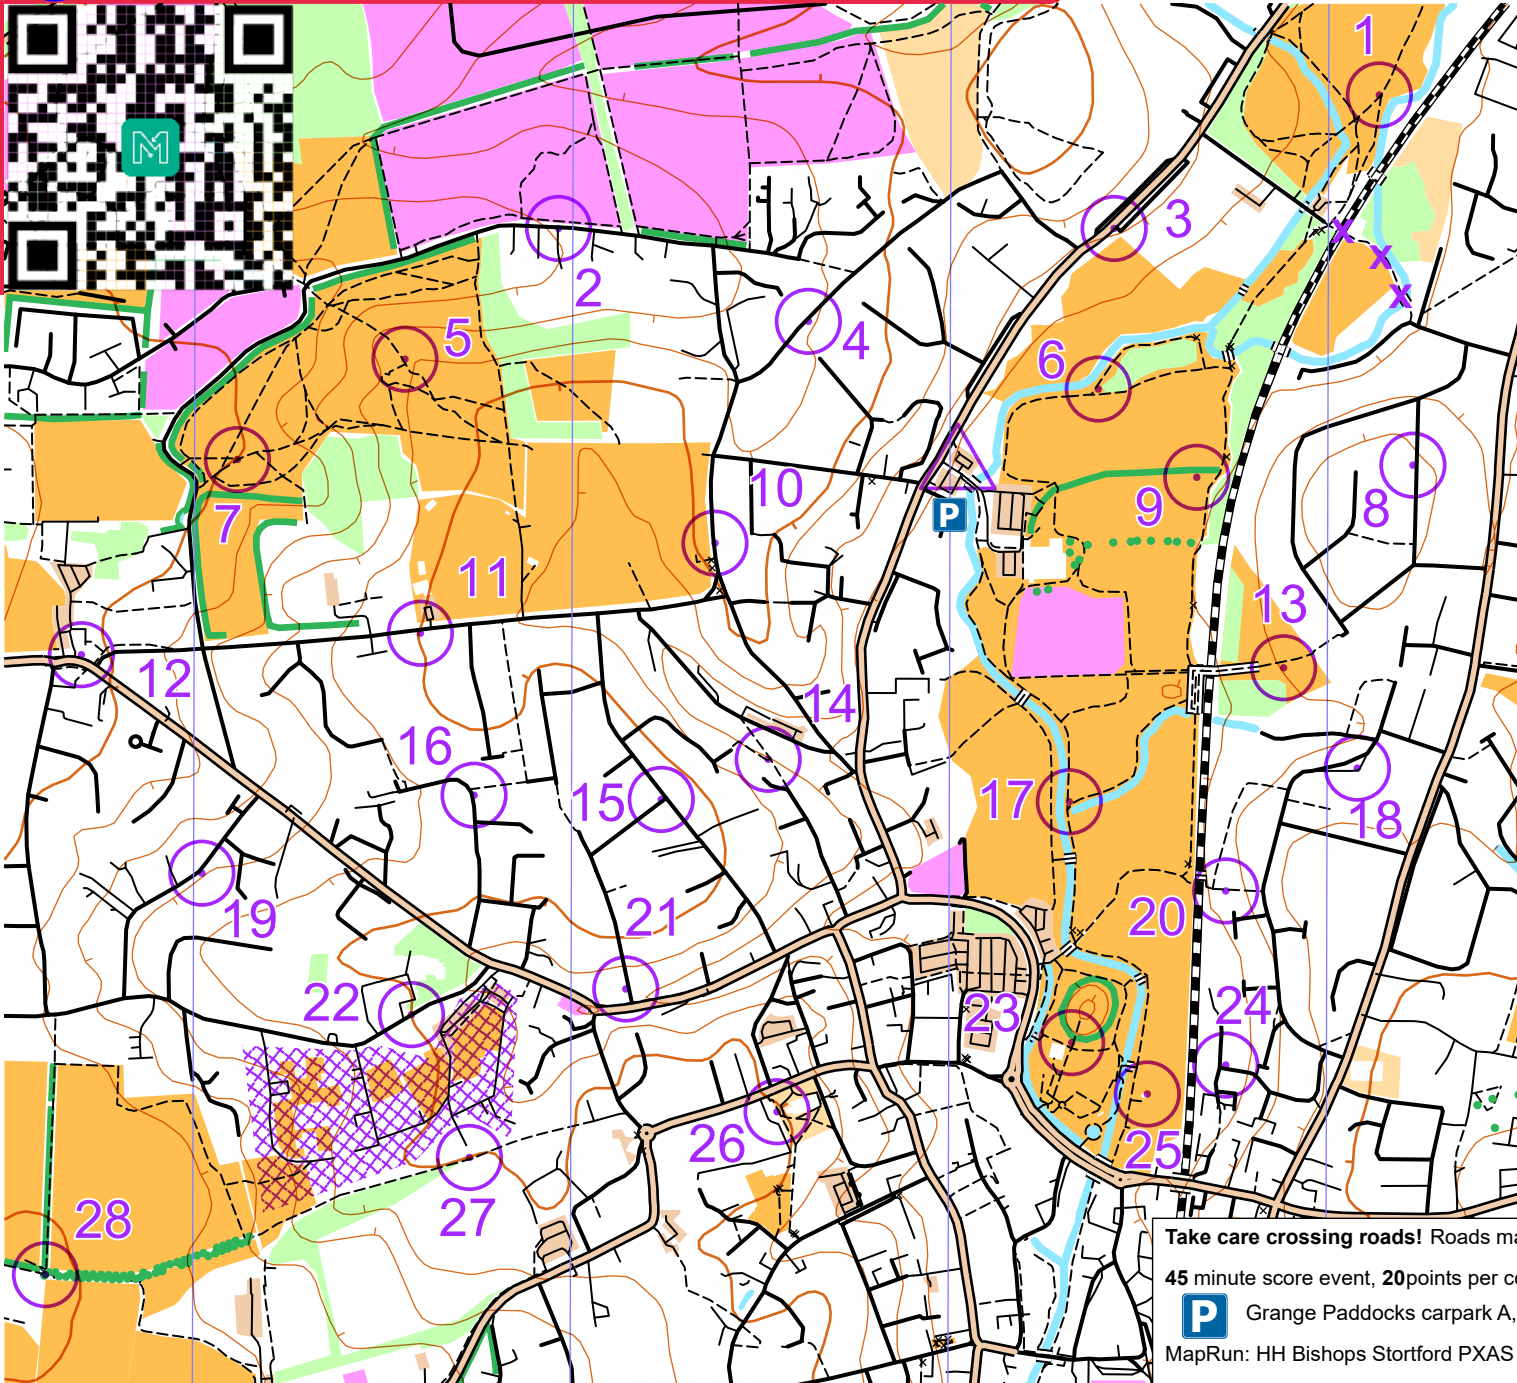

BISHOP'S STORTFORD

scale 1:10000, contours 5m
500m

No.	Description
S/F	Yellow grit bin
1	Sign title: Grange Paddocks Meadow
2	Name of House: White Hall
3	Postbox: 209D
4	Name of #11: The Firs
5	Oak tree over hollow with rope swing
6	Arrows on post: 6
7	Large solitary oak tree
8	Lamppost: 32
9	Monkey bars
10	Postbox: 90D
11	Headteacher: J Tanner
12	Title on Sign: Silver Leys
13	Name of Play Area: Cannons Close
14	No Cycling Sign
15	Postbox: 161D
16	Name of Cottage: Clare
17	Lamppost: EHBSGP34
18	Telegraph Pole: CP1
19	Lamppost: 3
20	Lamppost: 2
21	Lamppost: 1
22	Stripes on Zebra Crossing: 4
23	Name of Castle: Waytemore
24	Sewage Pumping Station: Kings Court
25	Centre of Bandstand
26	West Door of Church
27	Broken Gate
28	Sign: Great Hadham Road 1/4 Mile

Take care crossing roads! Roads marked with purple Xs must not be used.

45 minute score event, 20points per control. 10points deducted for each part minute late.

P Grange Paddocks carpark A, CM23 2HH

MapRun: HH Bishops Stortford PXAS ScoreV45 PZ **PIN: 3832**

Map data: © OpenStreetMap contributors; Open Database Licence.
Contours: © Environment Agency copyright and/or database right 2015. All rights reserved.
OOM created by Oliver O'Brien. Make your own: <http://oomap.co.uk/>