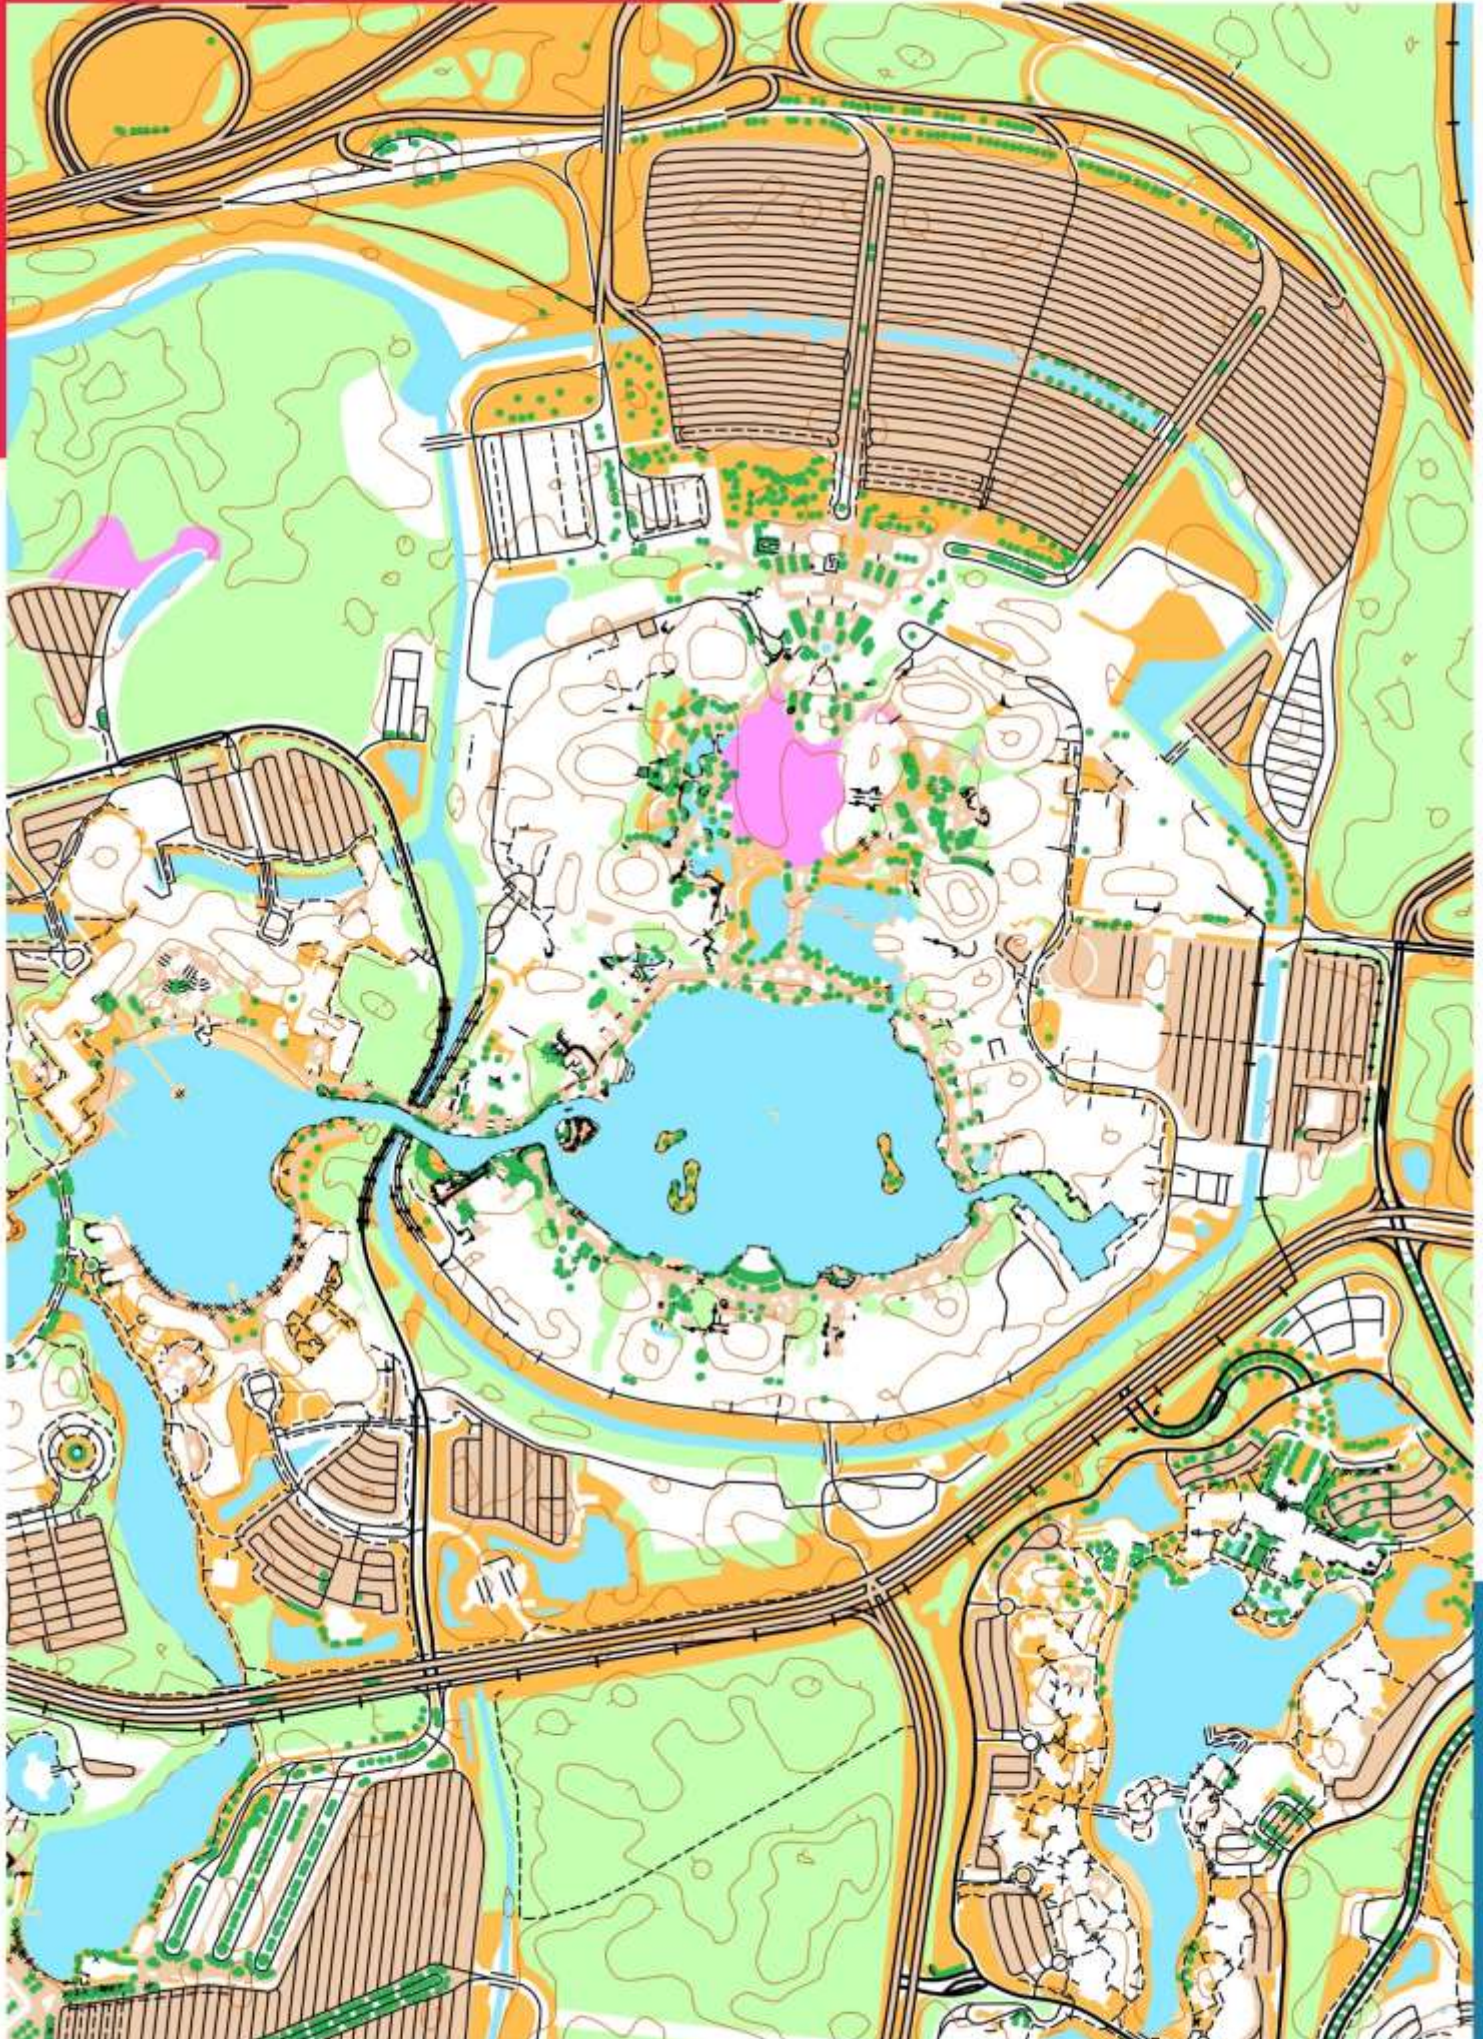

### Can you work out where each venue is based on the Street-O map?

All are at a scale of 1:10,000 (at A4) and orientated to magnetic North. Contours are at 5m intervals and derived from low-resolution satellite data, so include buildings and other solid objects.

Map	Location	Map	Location
1		13	
2		14	
3		15	
4		16	
5		17	
6		18	
7		19	
8		20	
9		21	
10		22	
11		23	
12		24	

500m