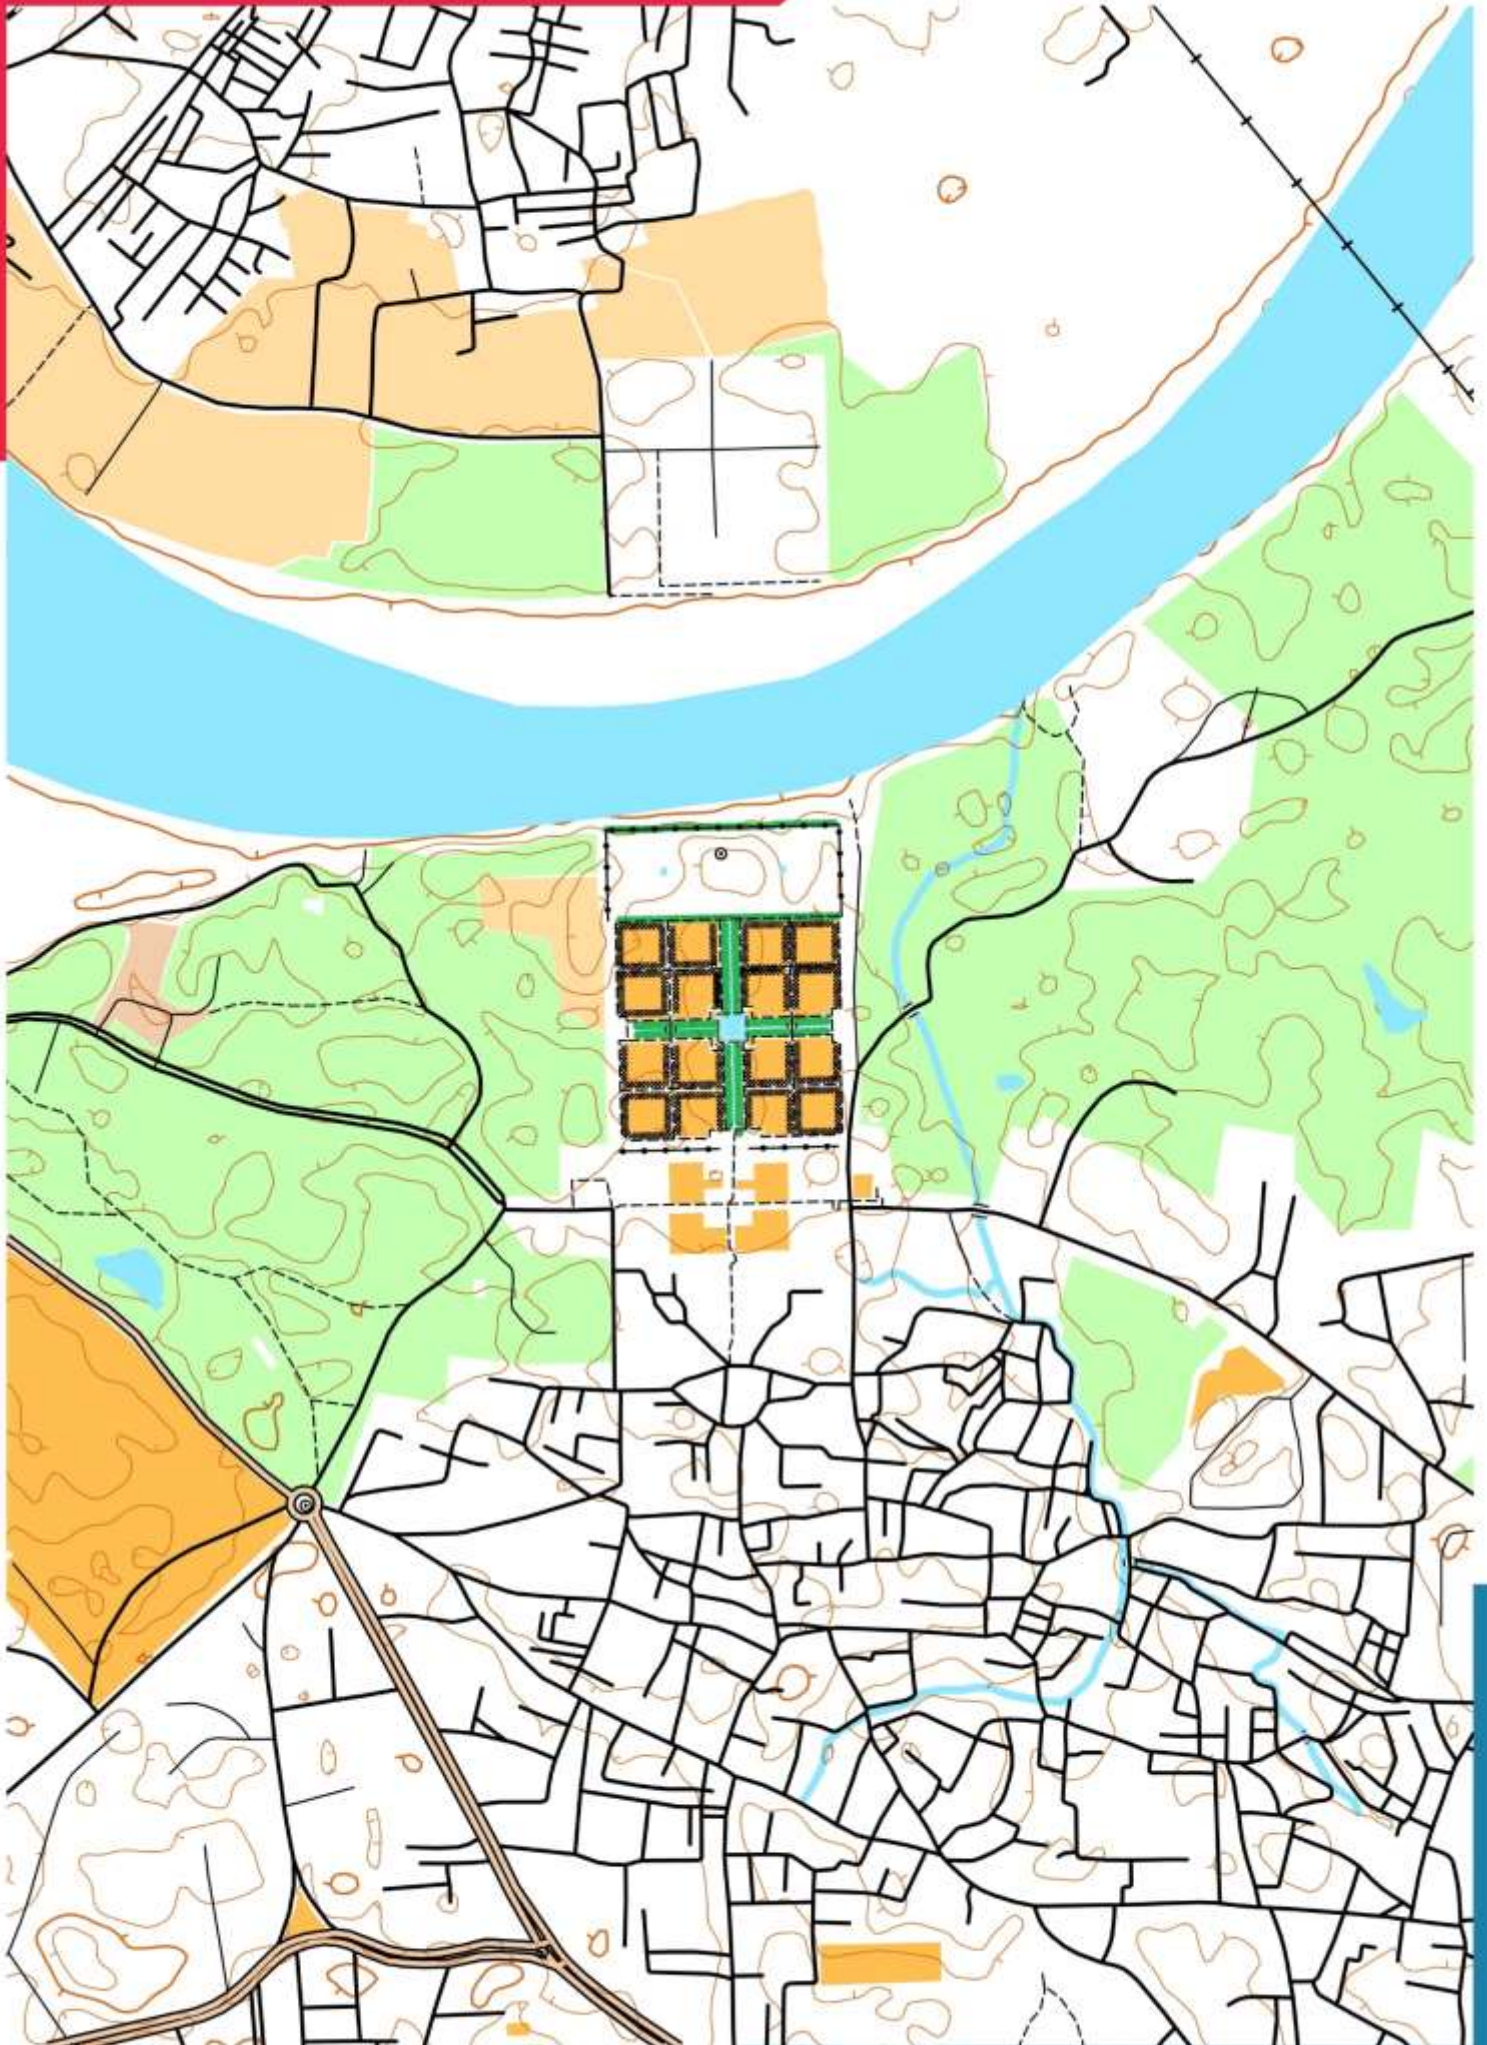

### Can you work out where each venue is based on the Street-O map?

All are at a scale of 1:10,000 (at A4) and orientated to magnetic North. Contours are at 5m intervals and derived from low-resolution satellite data, so include buildings and other solid objects.

Map	Location	Map	Location
1		13	
2		14	
3		15	
4		16	
5		17	
6		18	
7		19	
8		20	
9		21	
10		22	
11		23	
12		24	

500m