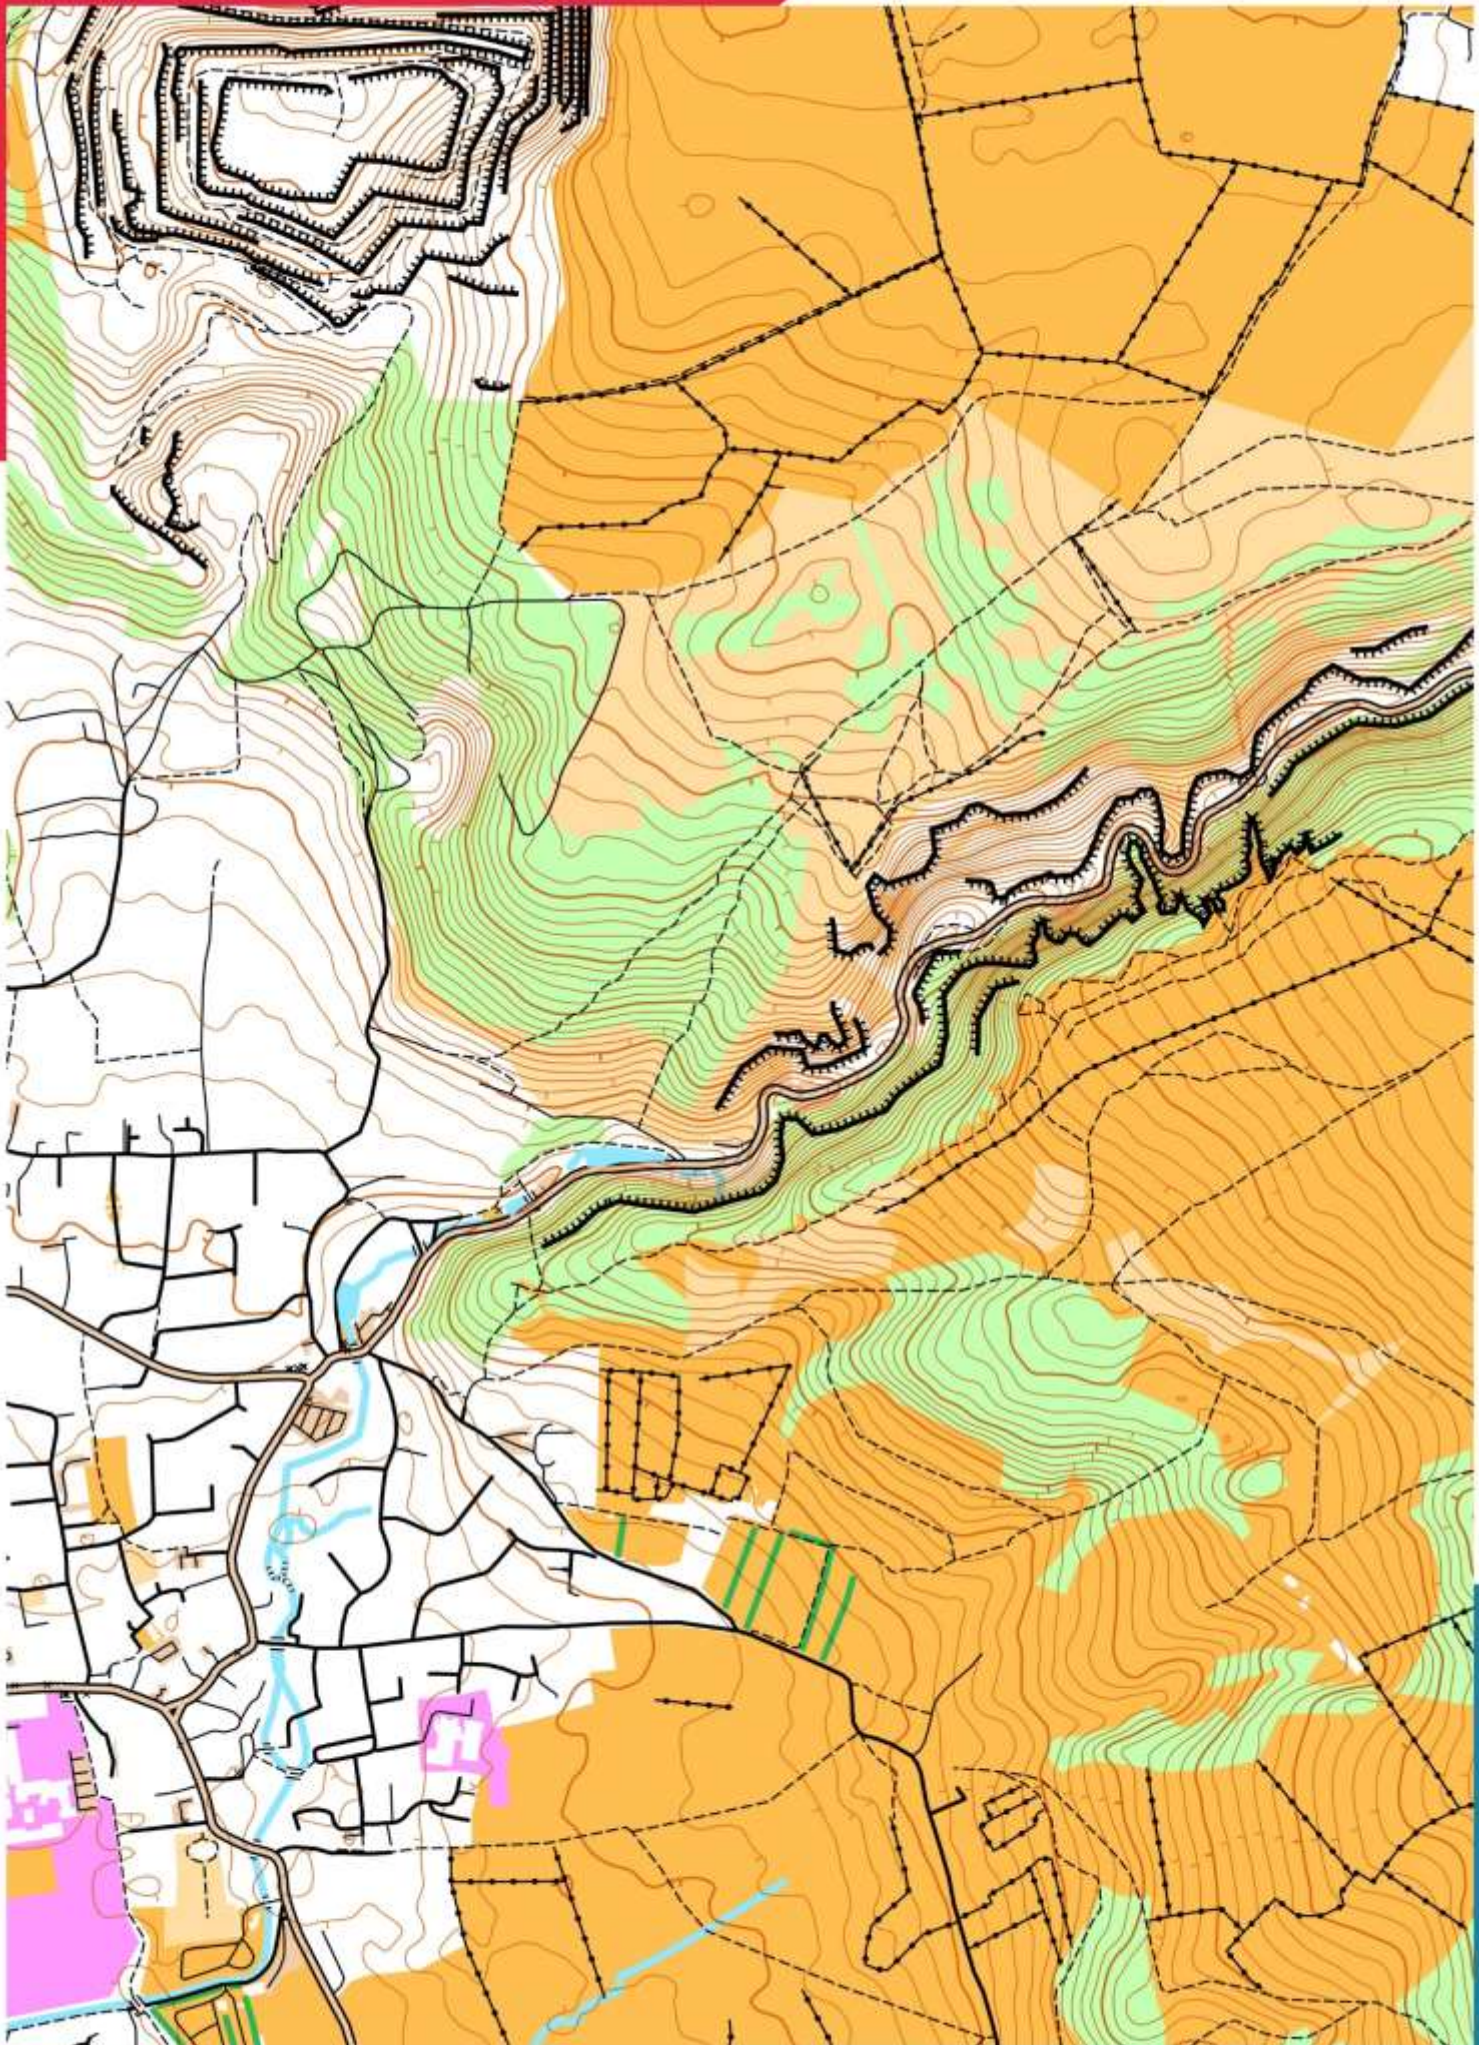

### Can you work out where each venue is based on the Street-O map?

All are at a scale of 1:10,000 (at A4) and orientated to magnetic North. Contours are at 5m intervals and derived from low-resolution satellite data, so include buildings and other solid objects.

Map	Location	Map	Location
1		13	
2		14	
3		15	
4		16	
5		17	
6		18	
7		19	
8		20	
9		21	
10		22	
11		23	
12		24	

500m