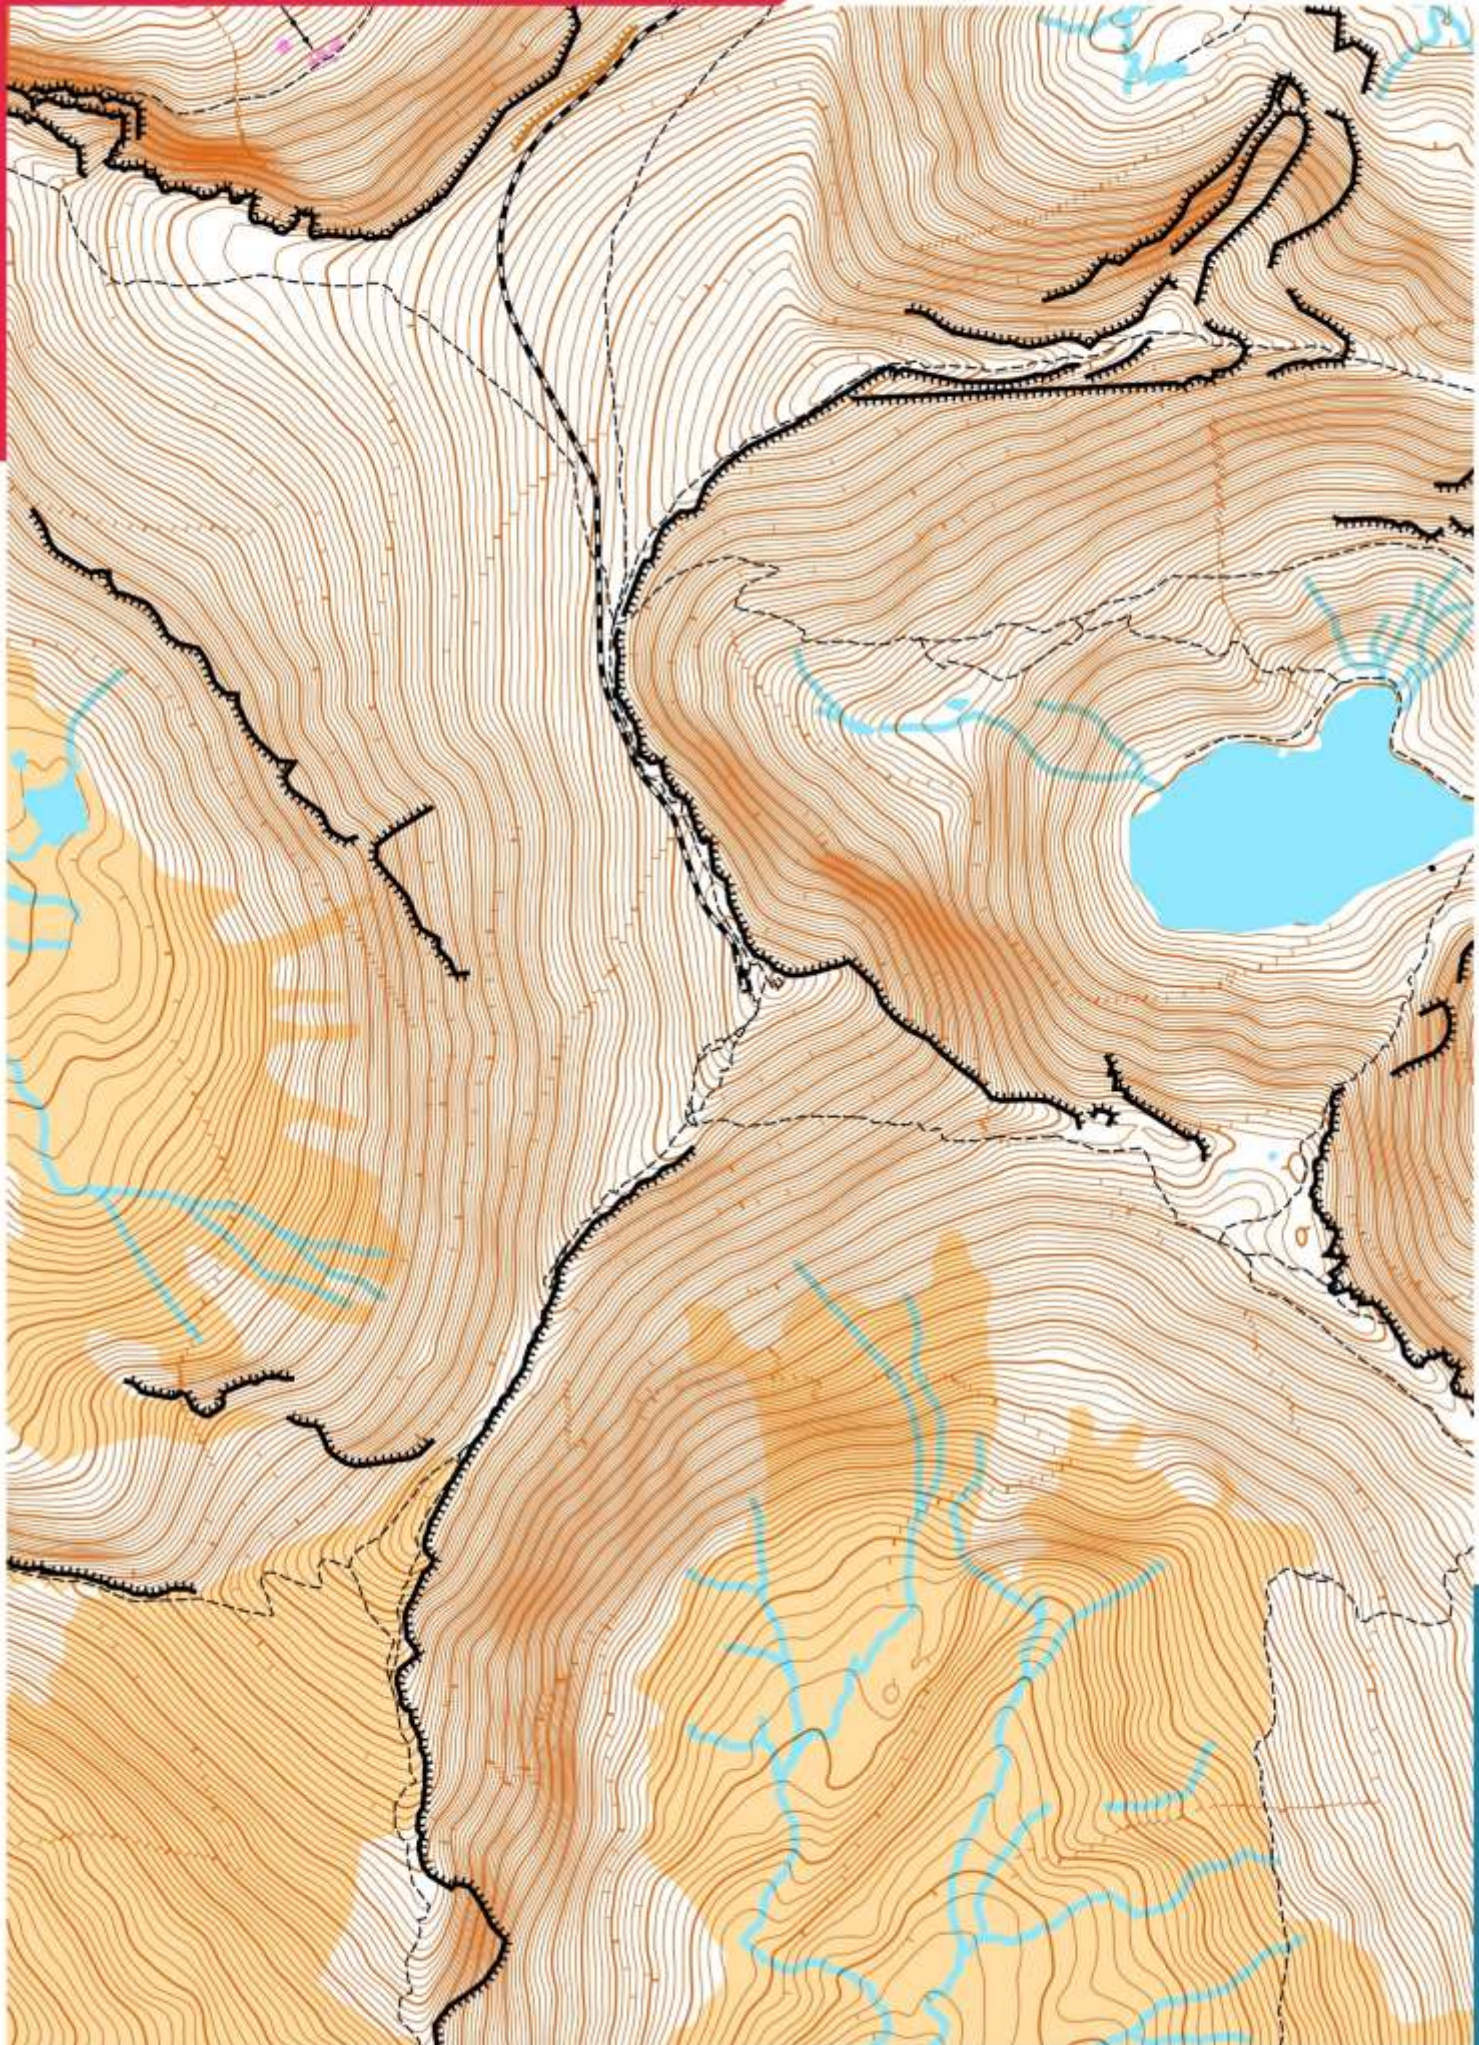

### Can you work out where each venue is based on the Street-O map?

All are at a scale of 1:10,000 (at A4) and orientated to magnetic North. Contours are at 5m intervals and derived from low-resolution satellite data, so include buildings and other solid objects.

Map	Location	Map	Location
1		13	
2		14	
3		15	
4		16	
5		17	
6		18	
7		19	
8		20	
9		21	
10		22	
11		23	
12		24	

500m