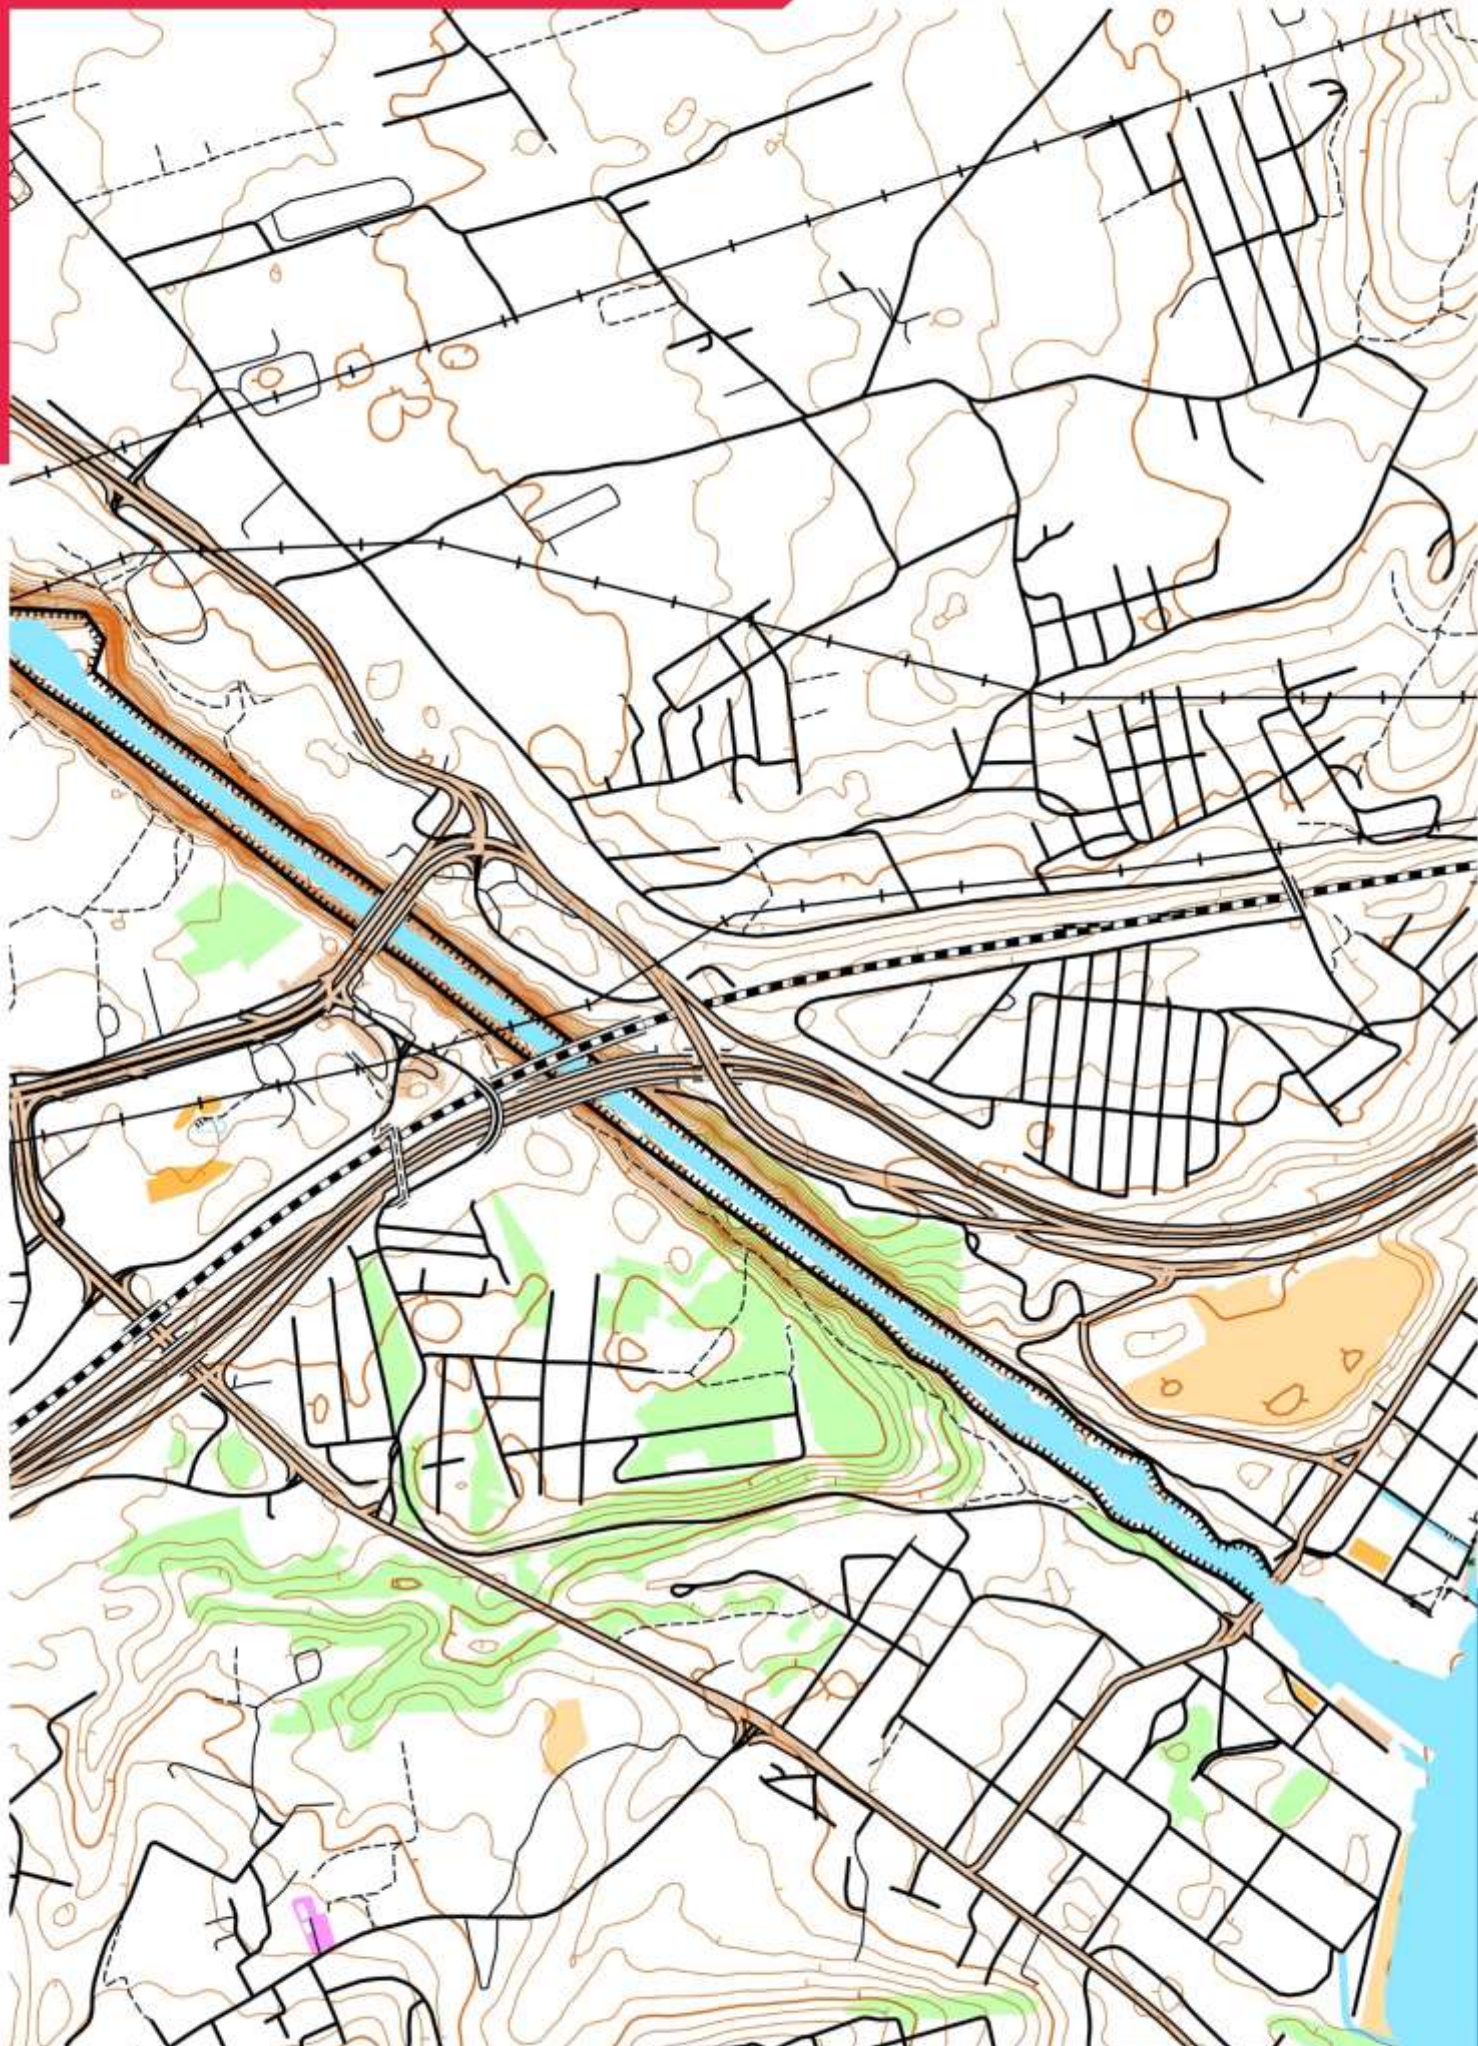

### Can you work out where each venue is based on the Street-O map?

All are at a scale of 1:10,000 (at A4) and orientated to magnetic North. Contours are at 5m intervals and derived from low-resolution satellite data, so include buildings and other solid objects.

Map	Location	Map	Location
1		13	
2		14	
3		15	
4		16	
5		17	
6		18	
7		19	
8		20	
9		21	
10		22	
11		23	
12		24	

500m