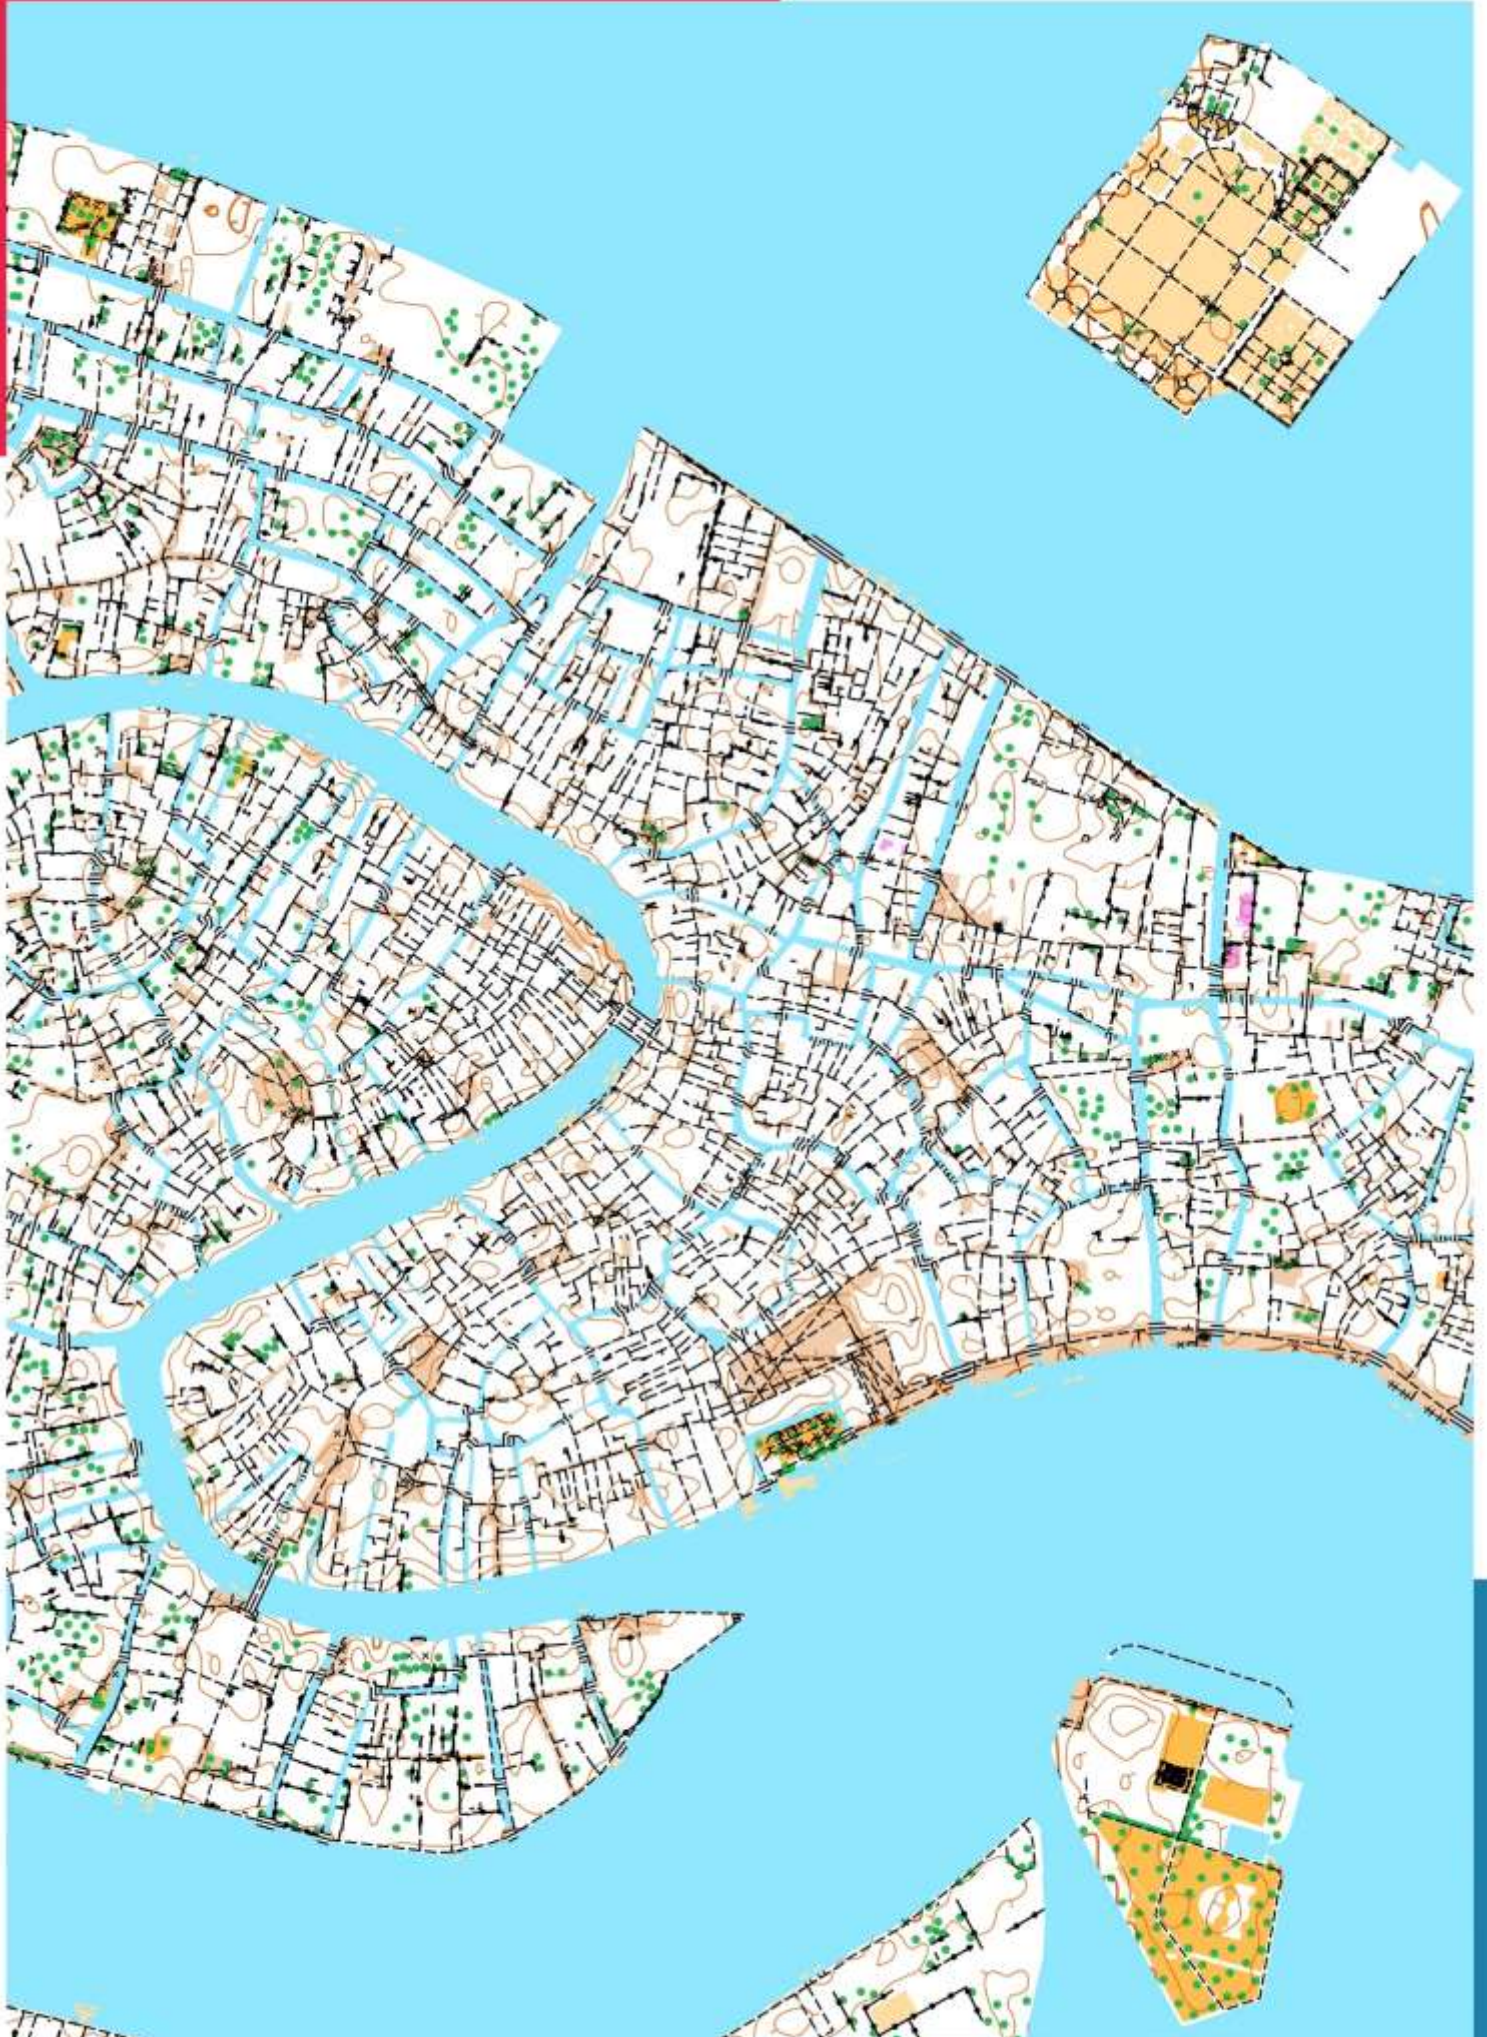

### Can you work out where each venue is based on the Street-O map?

All are at a scale of 1:10,000 (at A4) and orientated to magnetic North. Contours are at 5m intervals and derived from low-resolution satellite data, so include buildings and other solid objects.

Map	Location	Map	Location
1		13	
2		14	
3		15	
4		16	
5		17	
6		18	
7		19	
8		20	
9		21	
10		22	
11		23	
12		24	

500m