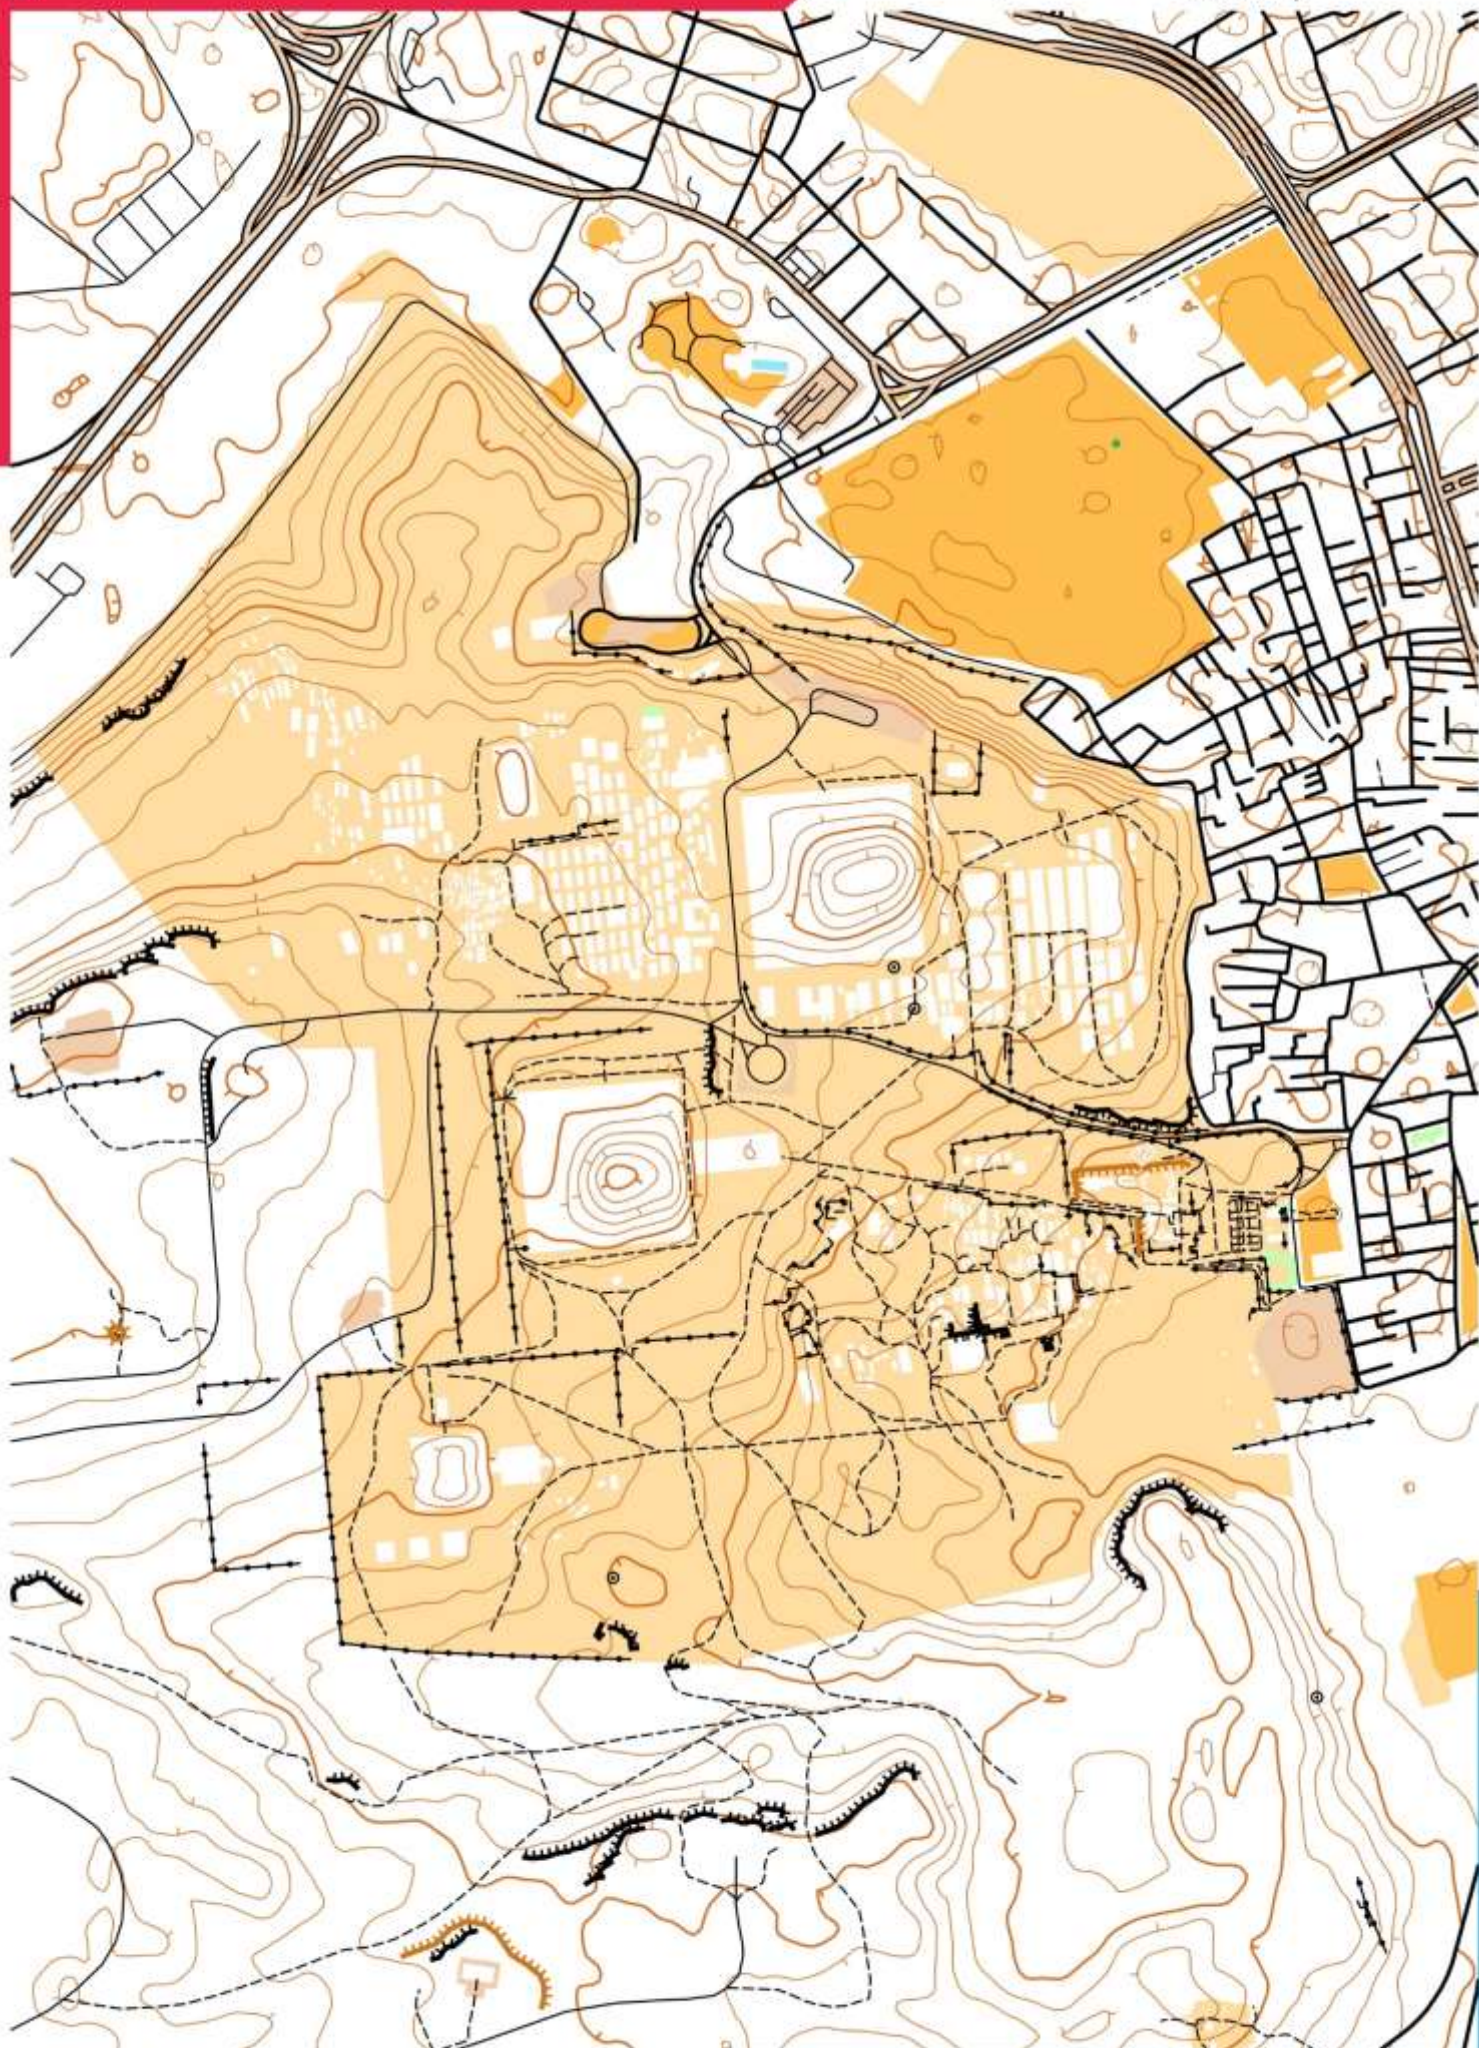

## Happy Herts Annual Dinner 2023 - Quiz

Our Street-O coordinators have been planning a more exotic Street-O series for 2023.

### Can you work out where each venue is based on the Street-O map?

All are at a scale of 1:10,000 (at A4) and orientated to magnetic North. Contours are at 5m intervals and derived from low-resolution satellite data, so include buildings and other solid objects.

Map	Location	Map	Location
1		13	
2		14	
3		15	
4		16	
5		17	
6		18	
7		19	
8		20	
9		21	
10		22	
11		23	
12		24	

500m