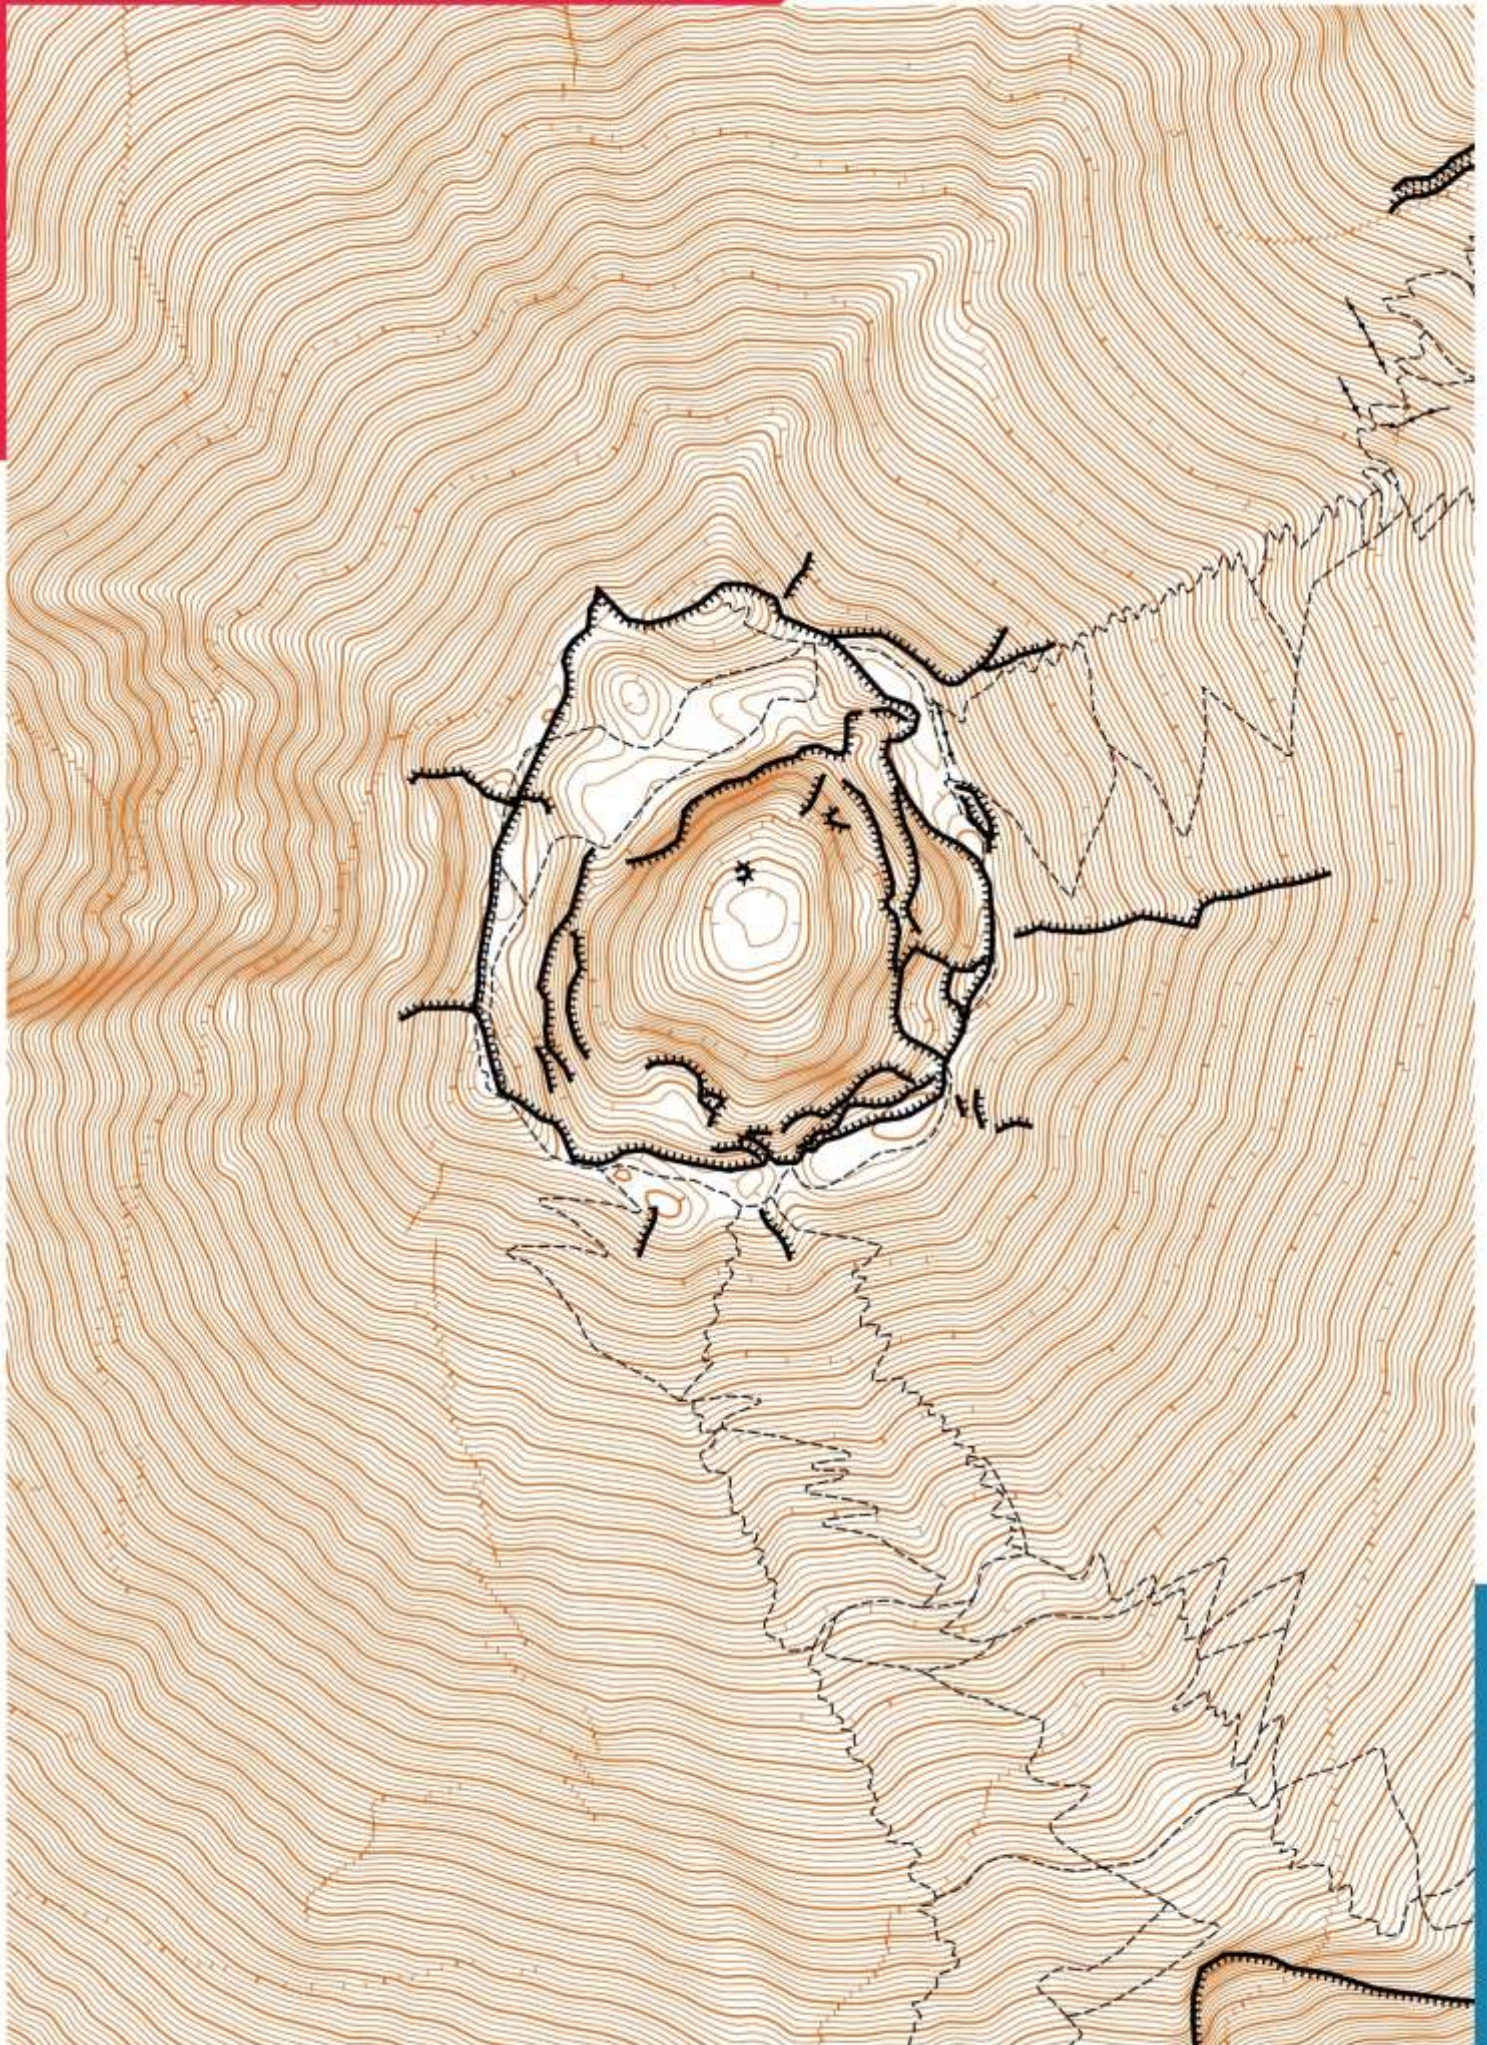

### Can you work out where each venue is based on the Street-O map?

All are at a scale of 1:10,000 (at A4) and orientated to magnetic North. Contours are at 5m intervals and derived from low-resolution satellite data, so include buildings and other solid objects.

Map	Location	Map	Location
1		13	
2		14	
3		15	
4		16	
5		17	
6		18	
7		19	
8		20	
9		21	
10		22	
11		23	
12		24	

500m