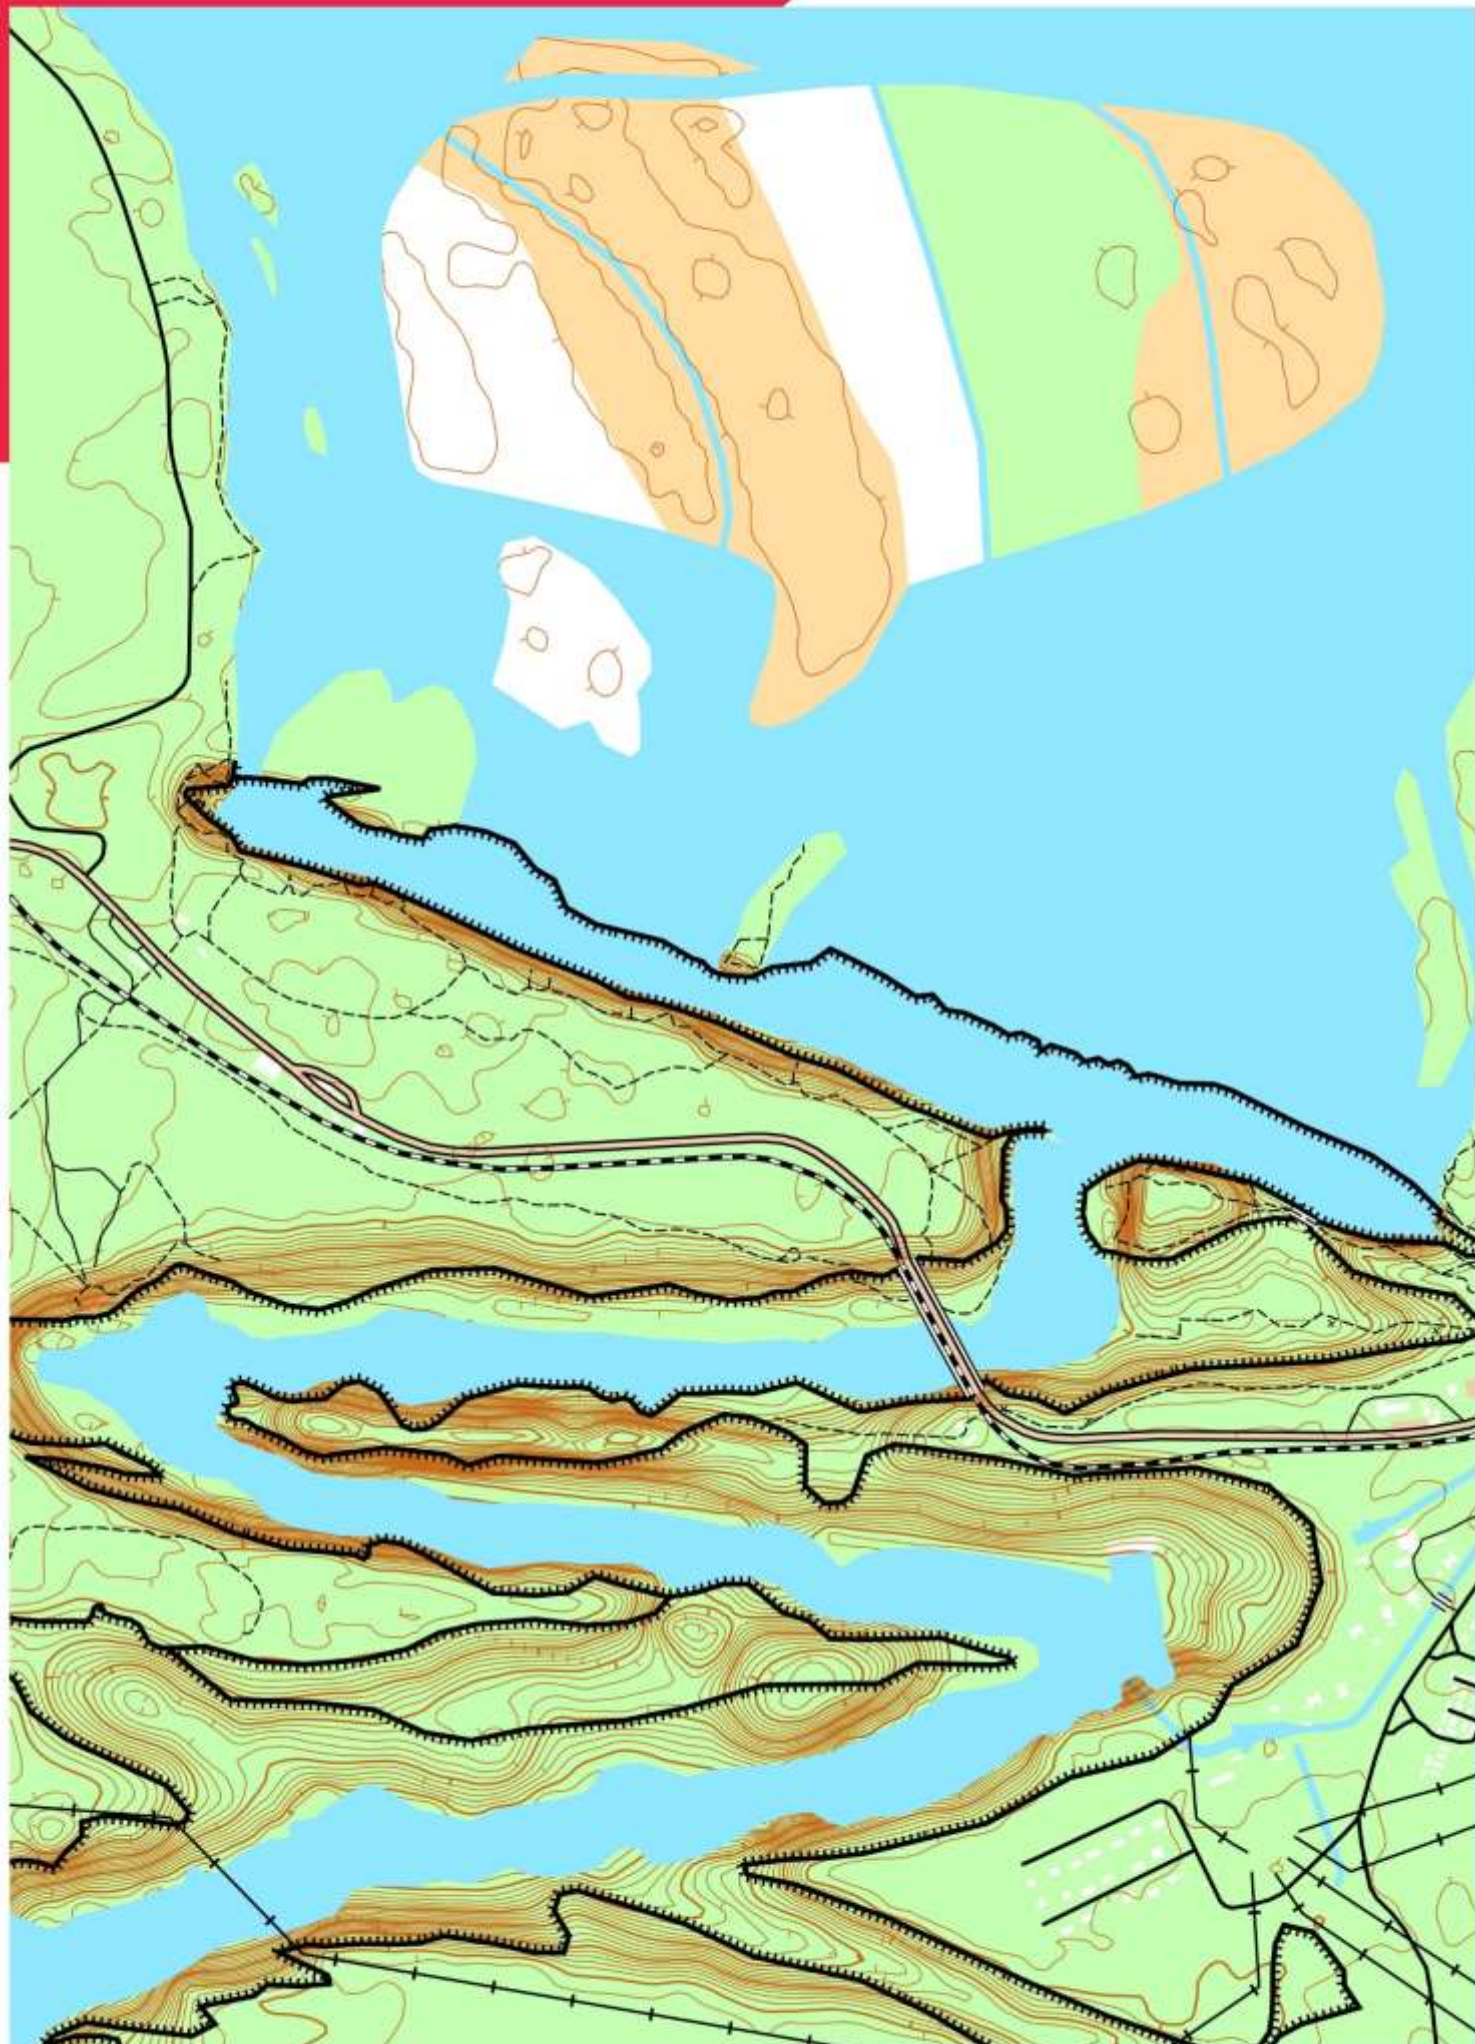

## Happy Herts Annual Dinner 2023 - Quiz

Our Street-O coordinators have been planning a more exotic Street-O series for 2023.

### Can you work out where each venue is based on the Street-O map?

All are at a scale of 1:10,000 (at A4) and orientated to magnetic North. Contours are at 5m intervals and derived from low-resolution satellite data, so include buildings and other solid objects.

Map	Location	Map	Location
1		13	
2		14	
3		15	
4		16	
5		17	
6		18	
7		19	
8		20	
9		21	
10		22	
11		23	
12		24	

500m