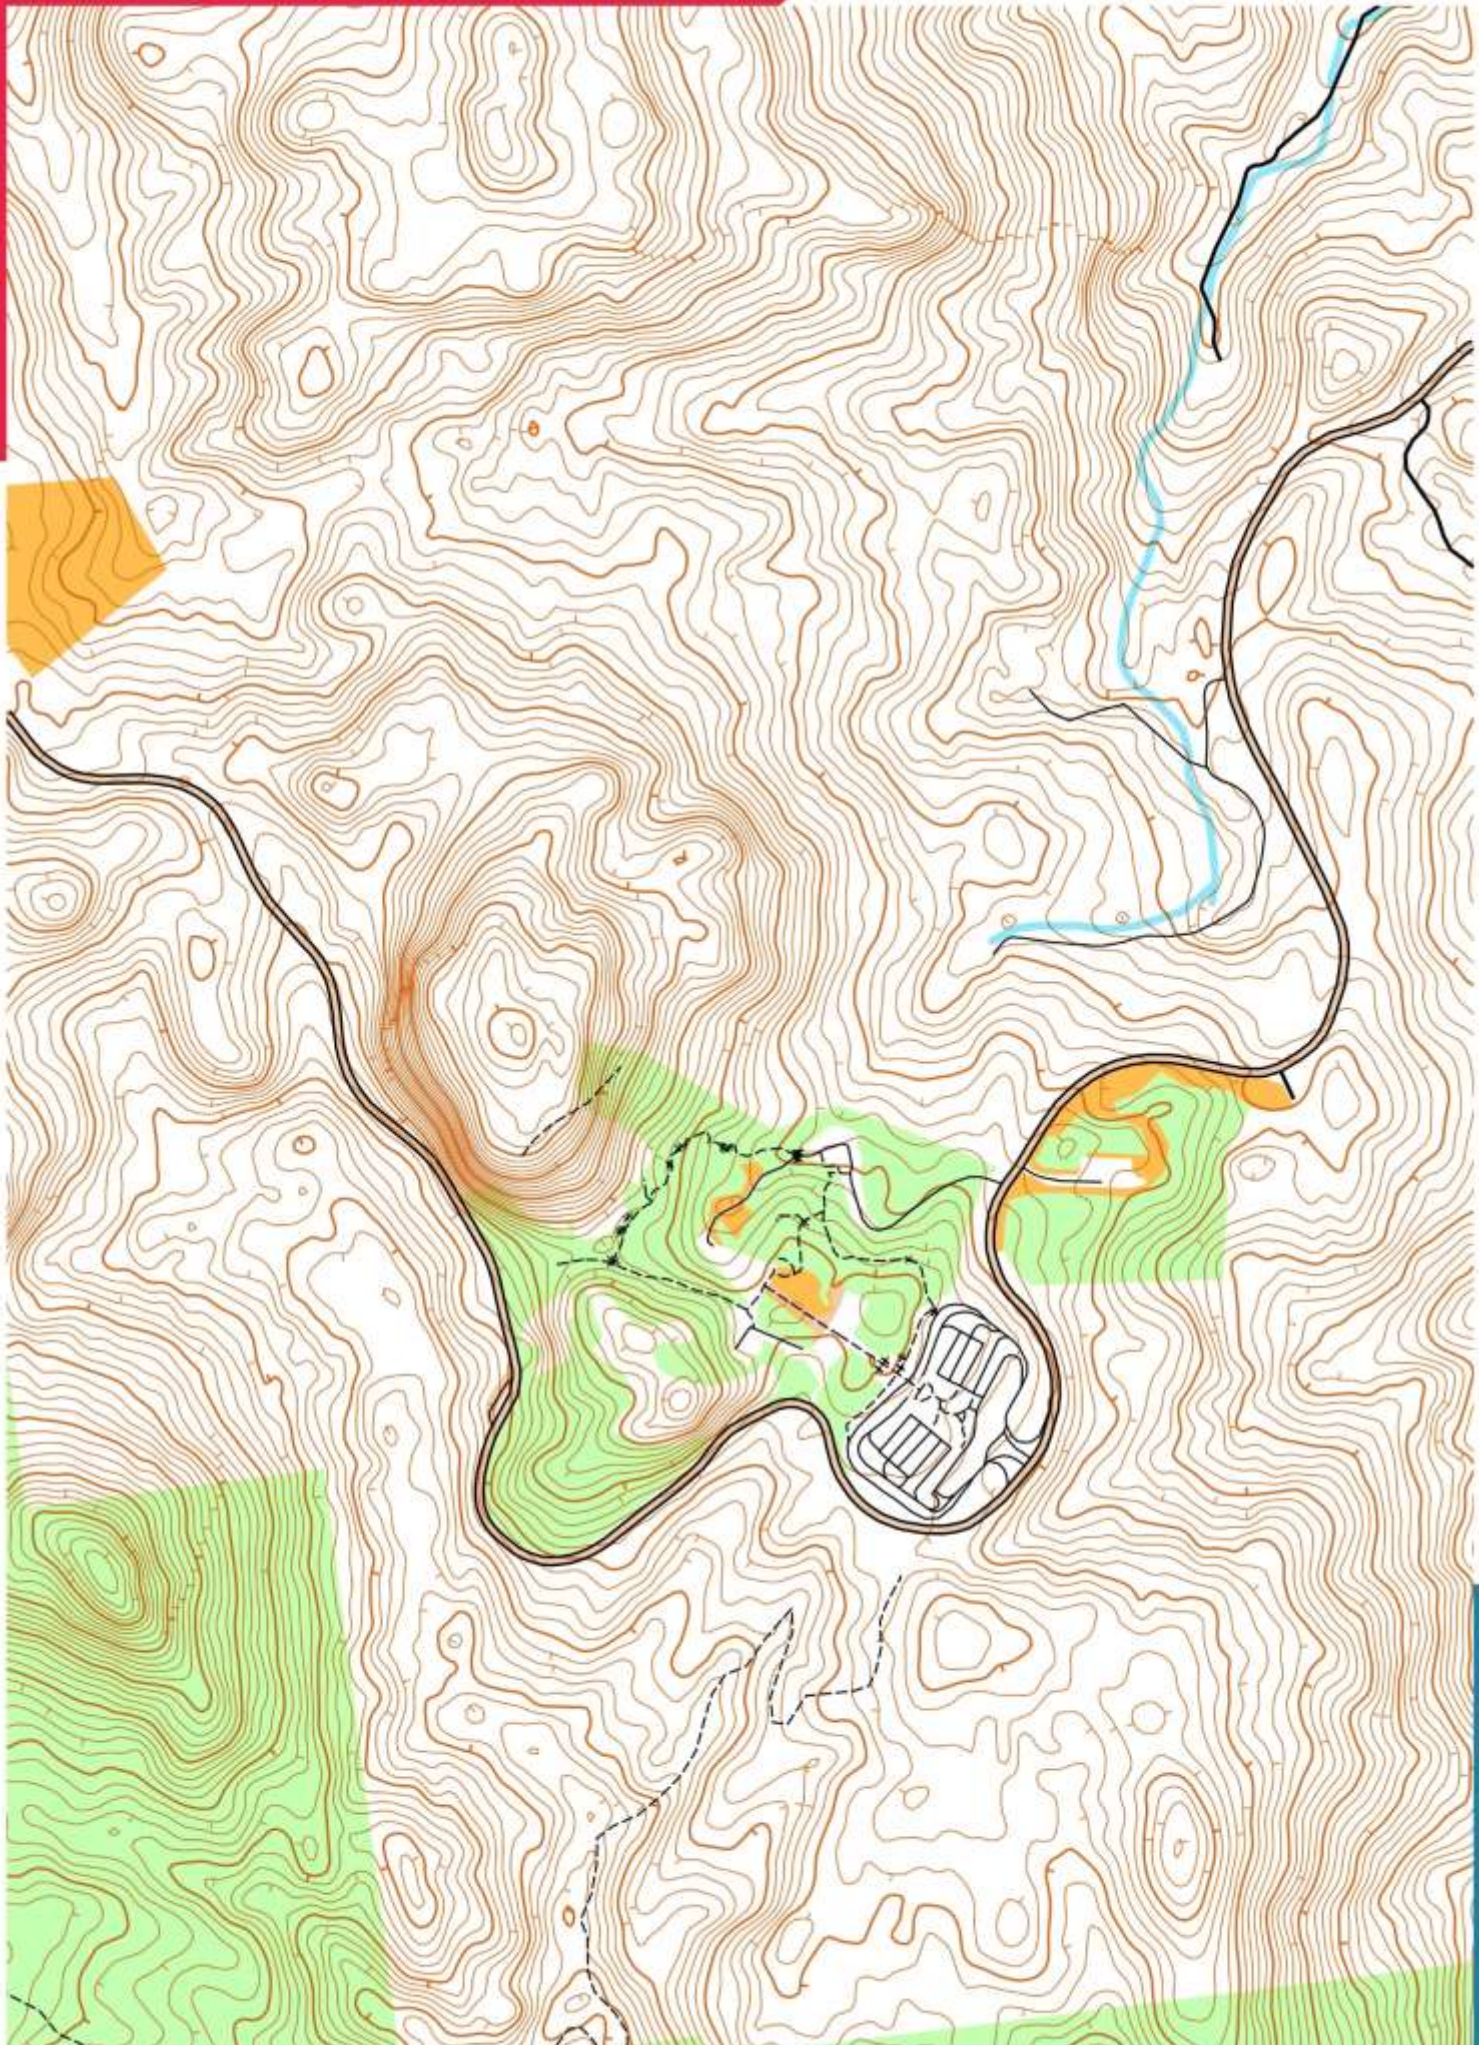

### Can you work out where each venue is based on the Street-O map?

All are at a scale of 1:10,000 (at A4) and orientated to magnetic North. Contours are at 5m intervals and derived from low-resolution satellite data, so include buildings and other solid objects.

Map	Location	Map	Location
1		13	
2		14	
3		15	
4		16	
5		17	
6		18	
7		19	
8		20	
9		21	
10		22	
11		23	
12		24	

500m