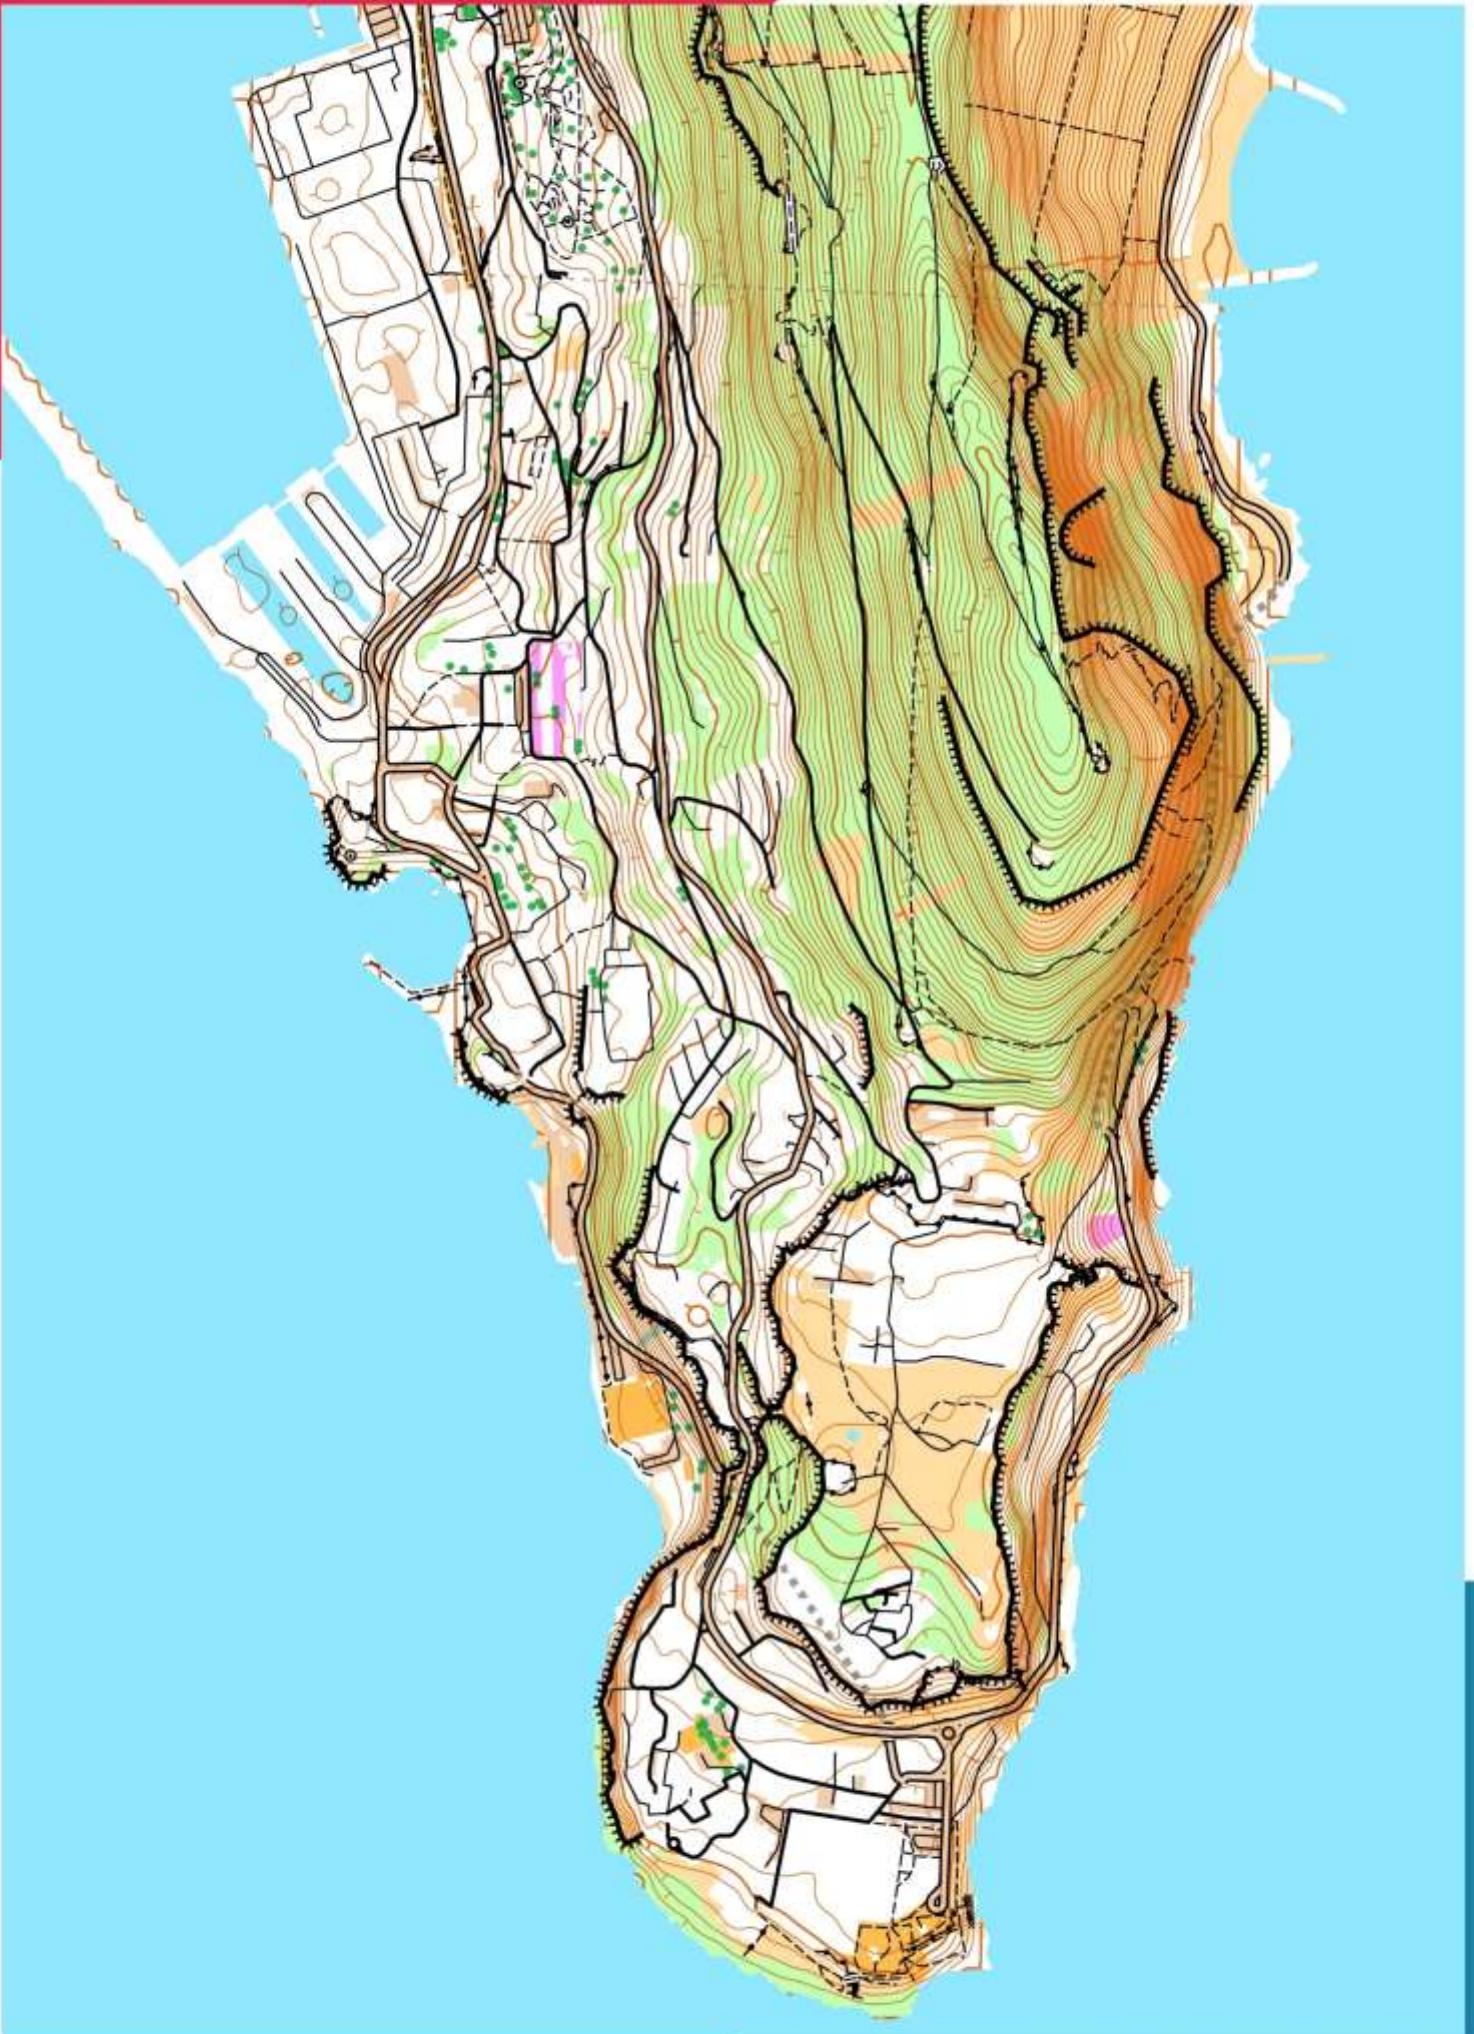

## Happy Herts Annual Dinner 2023 - Quiz

Our Street-O coordinators have been planning a more exotic Street-O series for 2023.

### Can you work out where each venue is based on the Street-O map?

All are at a scale of 1:10,000 (at A4) and orientated to magnetic North. Contours are at 5m intervals and derived from low-resolution satellite data, so include buildings and other solid objects.

Map	Location	Map	Location
1		13	
2		14	
3		15	
4		16	
5		17	
6		18	
7		19	
8		20	
9		21	
10		22	
11		23	
12		24	

500m