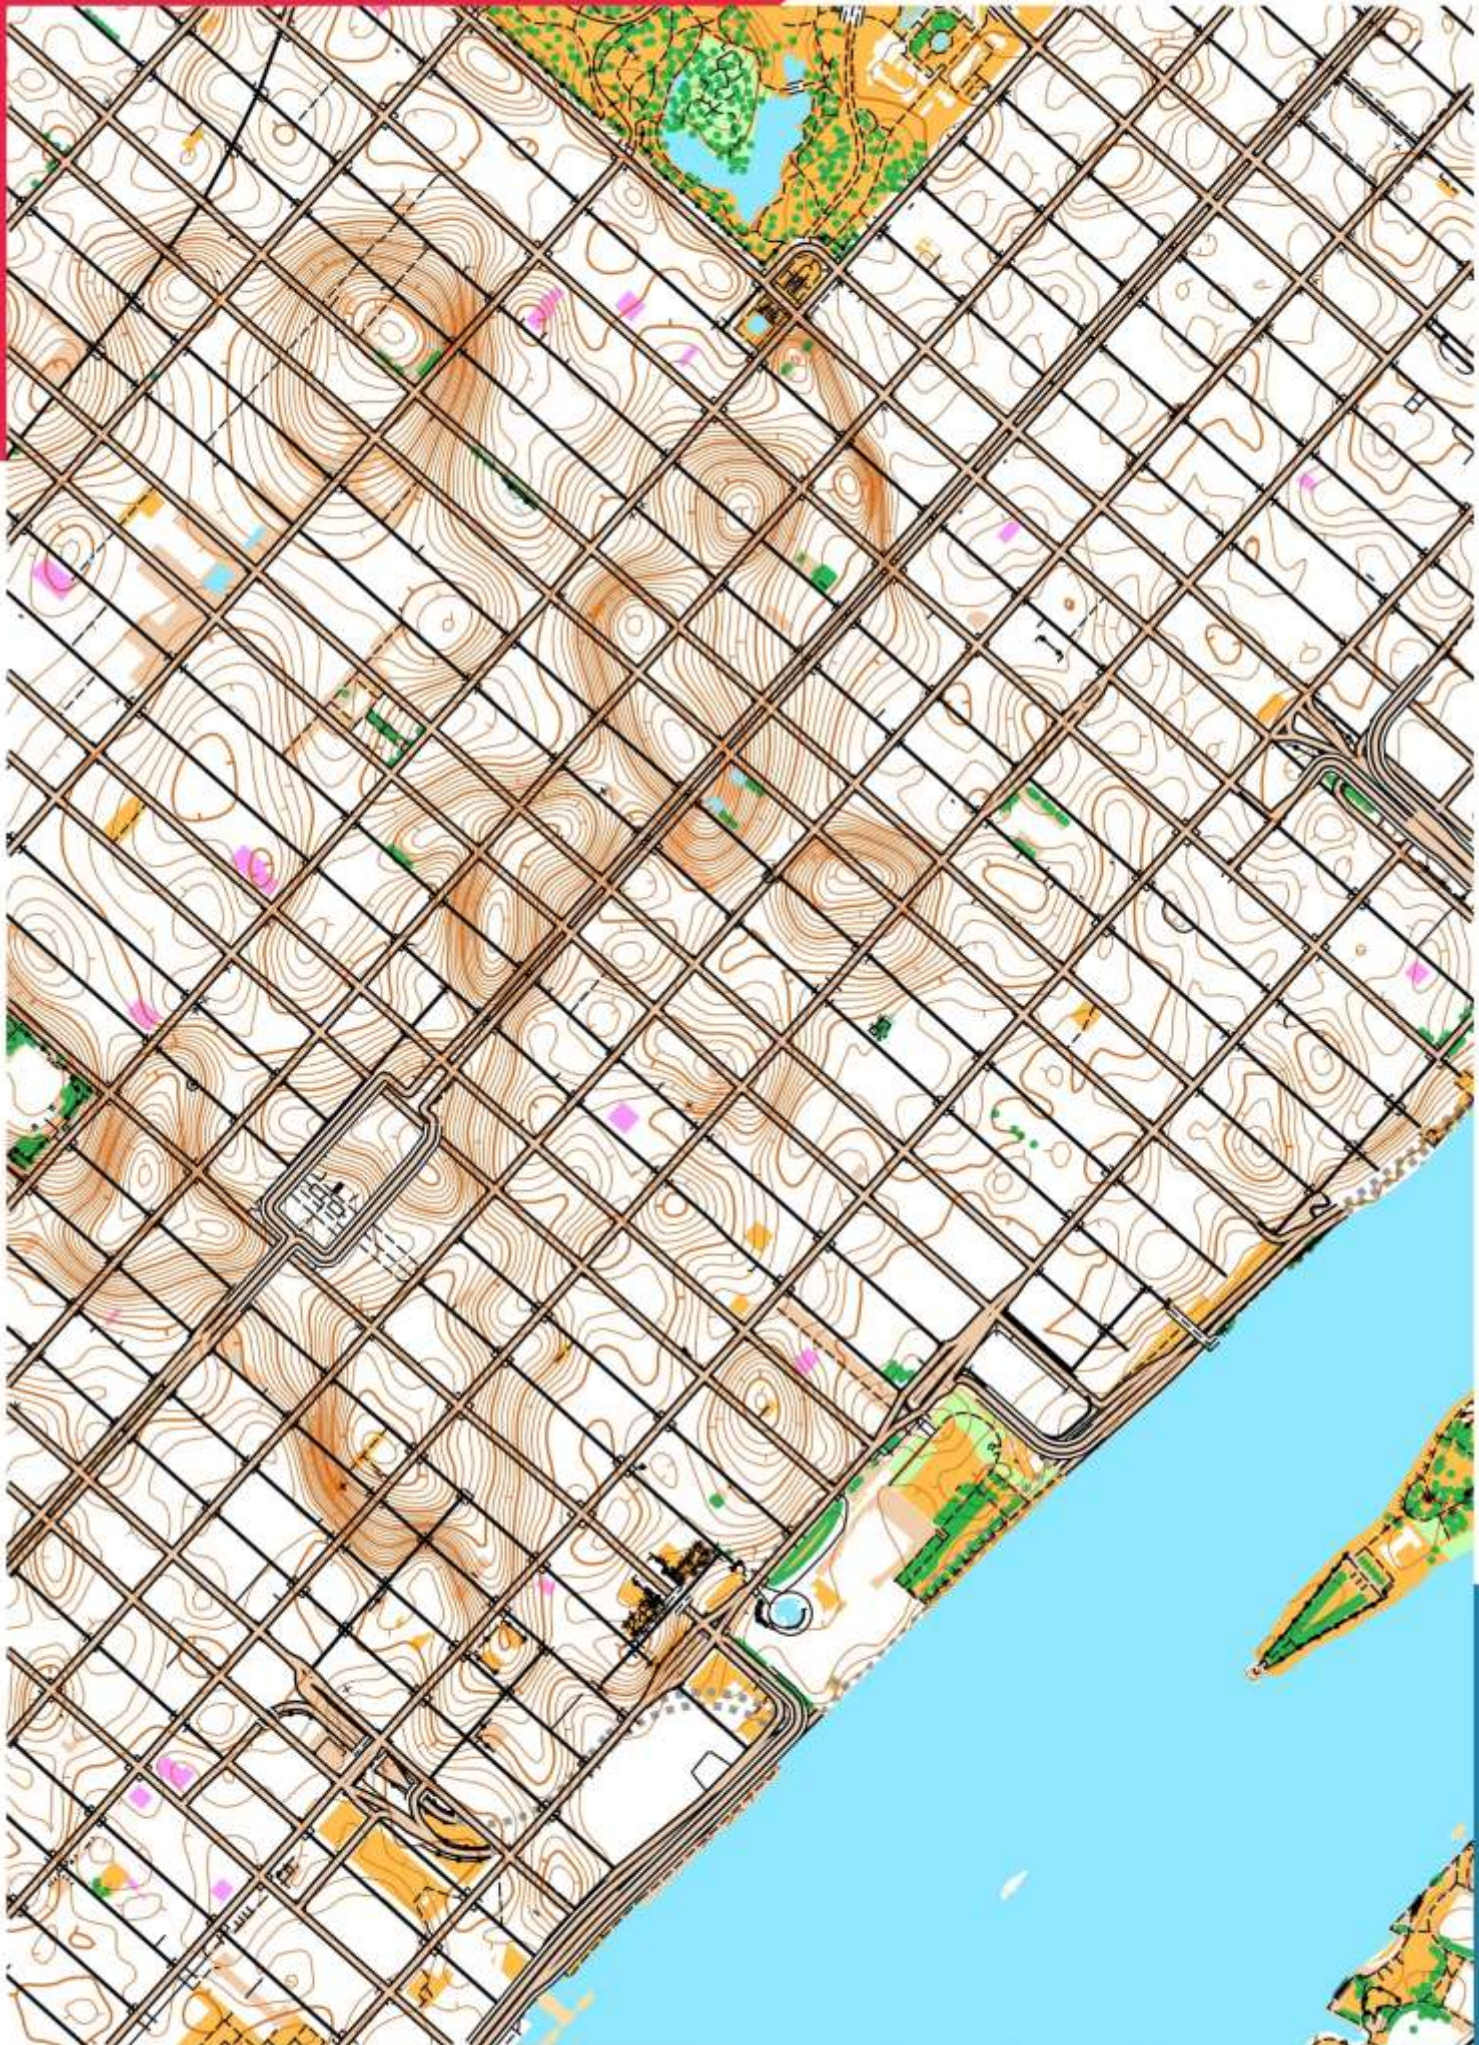

### Can you work out where each venue is based on the Street-O map?

All are at a scale of 1:10,000 (at A4) and orientated to magnetic North. Contours are at 5m intervals and derived from low-resolution satellite data, so include buildings and other solid objects.

Map	Location	Map	Location
1		13	
2		14	
3		15	
4		16	
5		17	
6		18	
7		19	
8		20	
9		21	
10		22	
11		23	
12		24	

500m