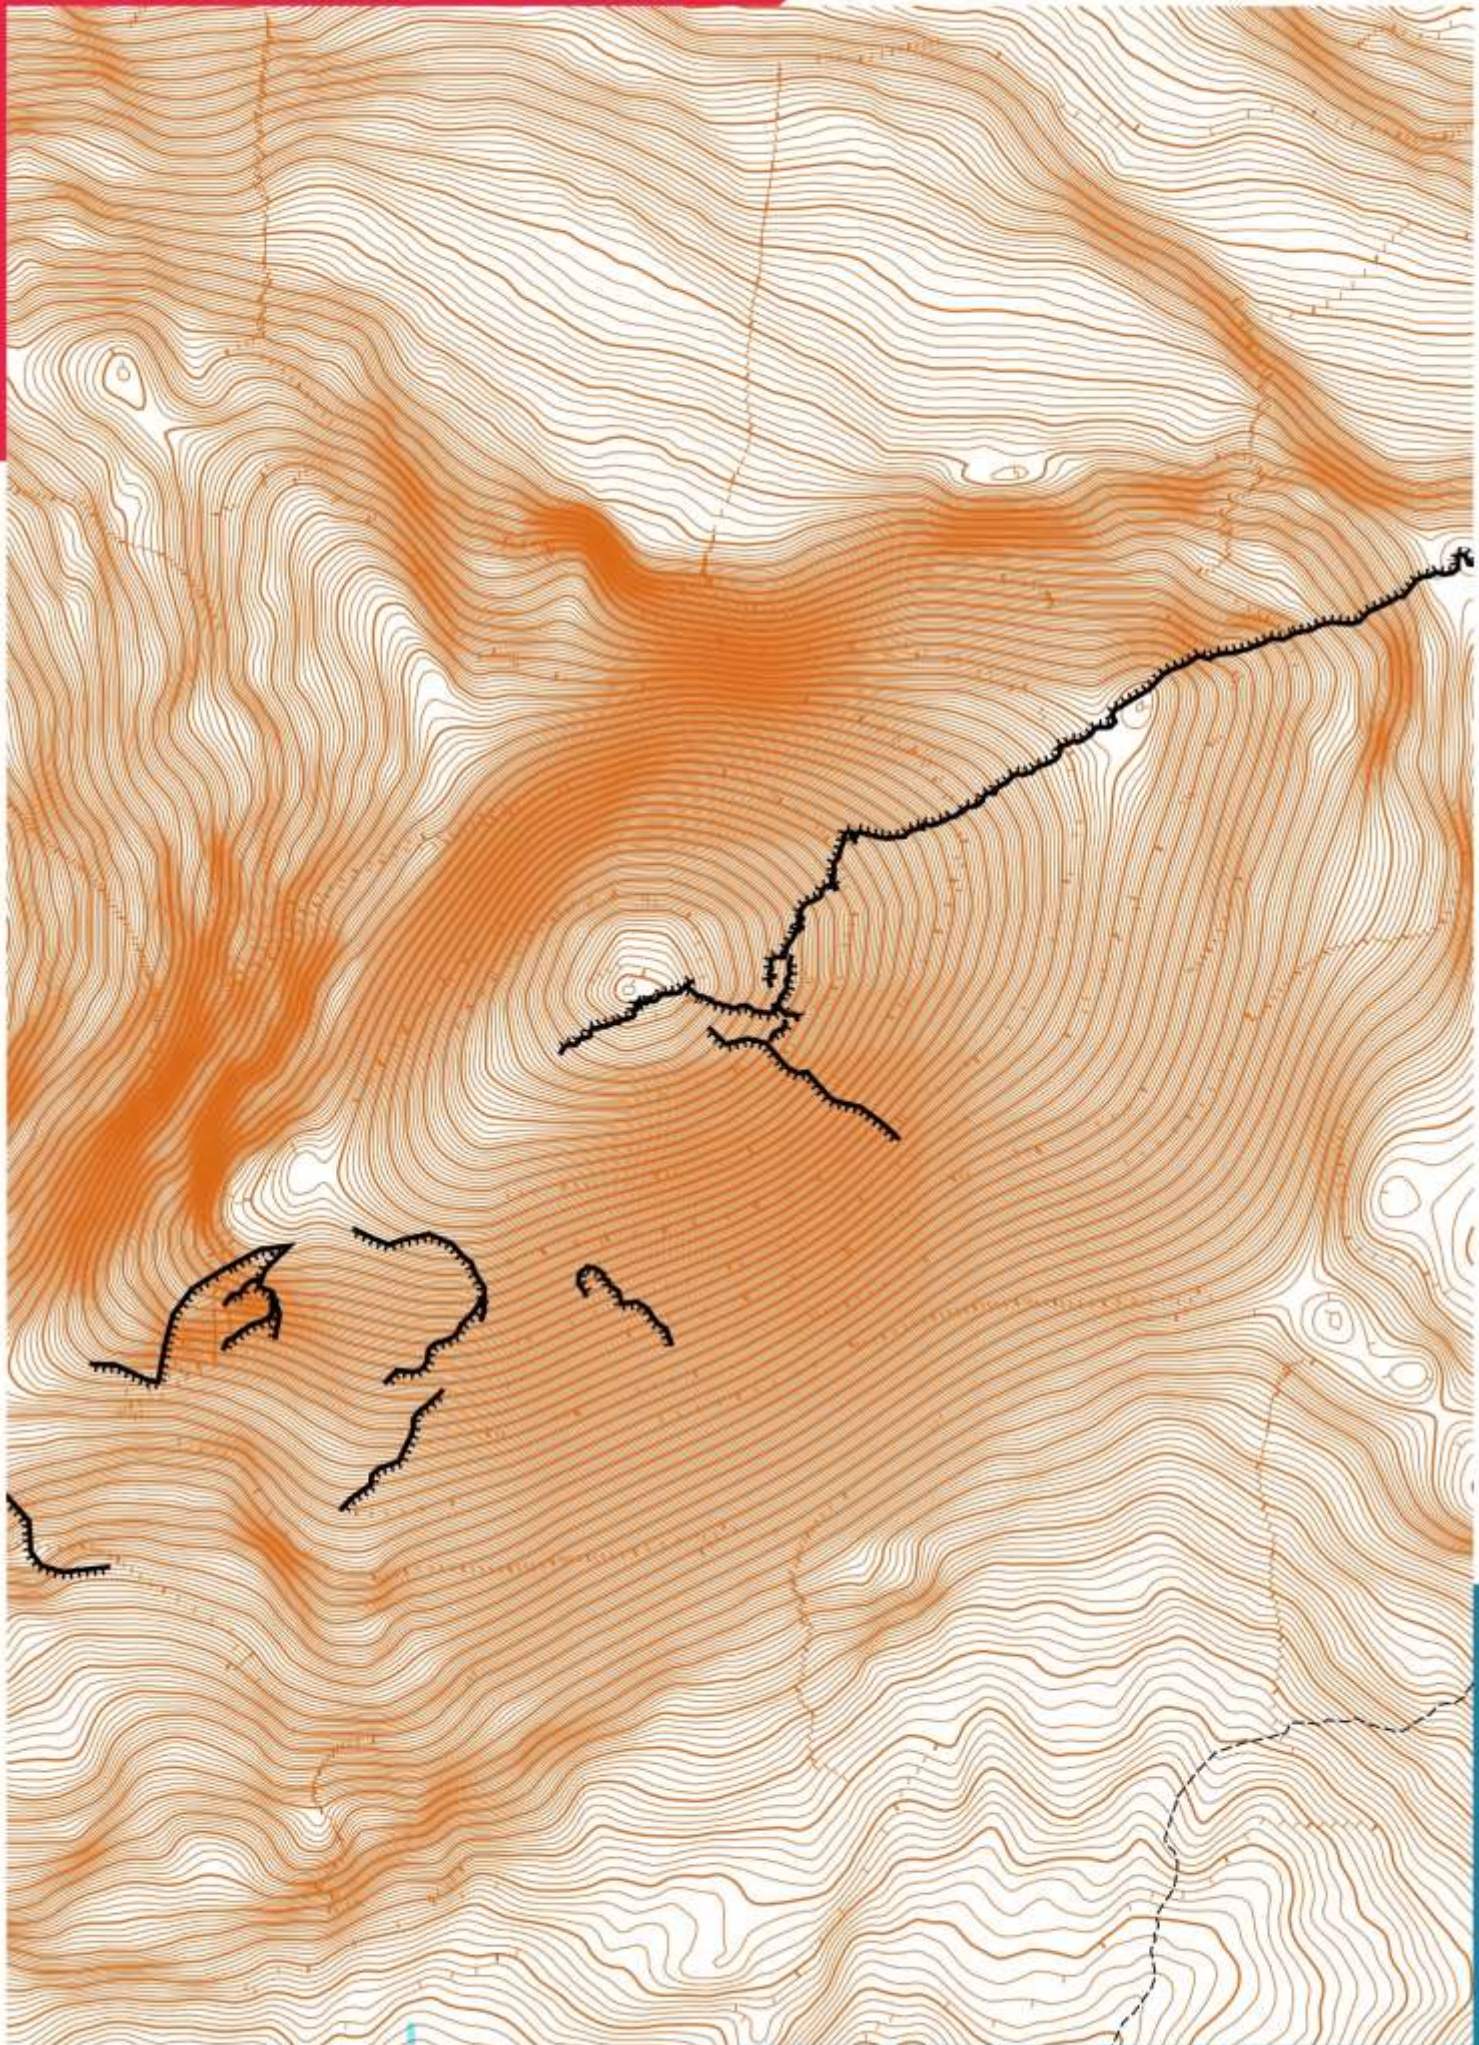

### Can you work out where each venue is based on the Street-O map?

All are at a scale of 1:10,000 (at A4) and orientated to magnetic North. Contours are at 5m intervals and derived from low-resolution satellite data, so include buildings and other solid objects.

Map	Location	Map	Location
1		13	
2		14	
3		15	
4		16	
5		17	
6		18	
7		19	
8		20	
9		21	
10		22	
11		23	
12		24	

500m