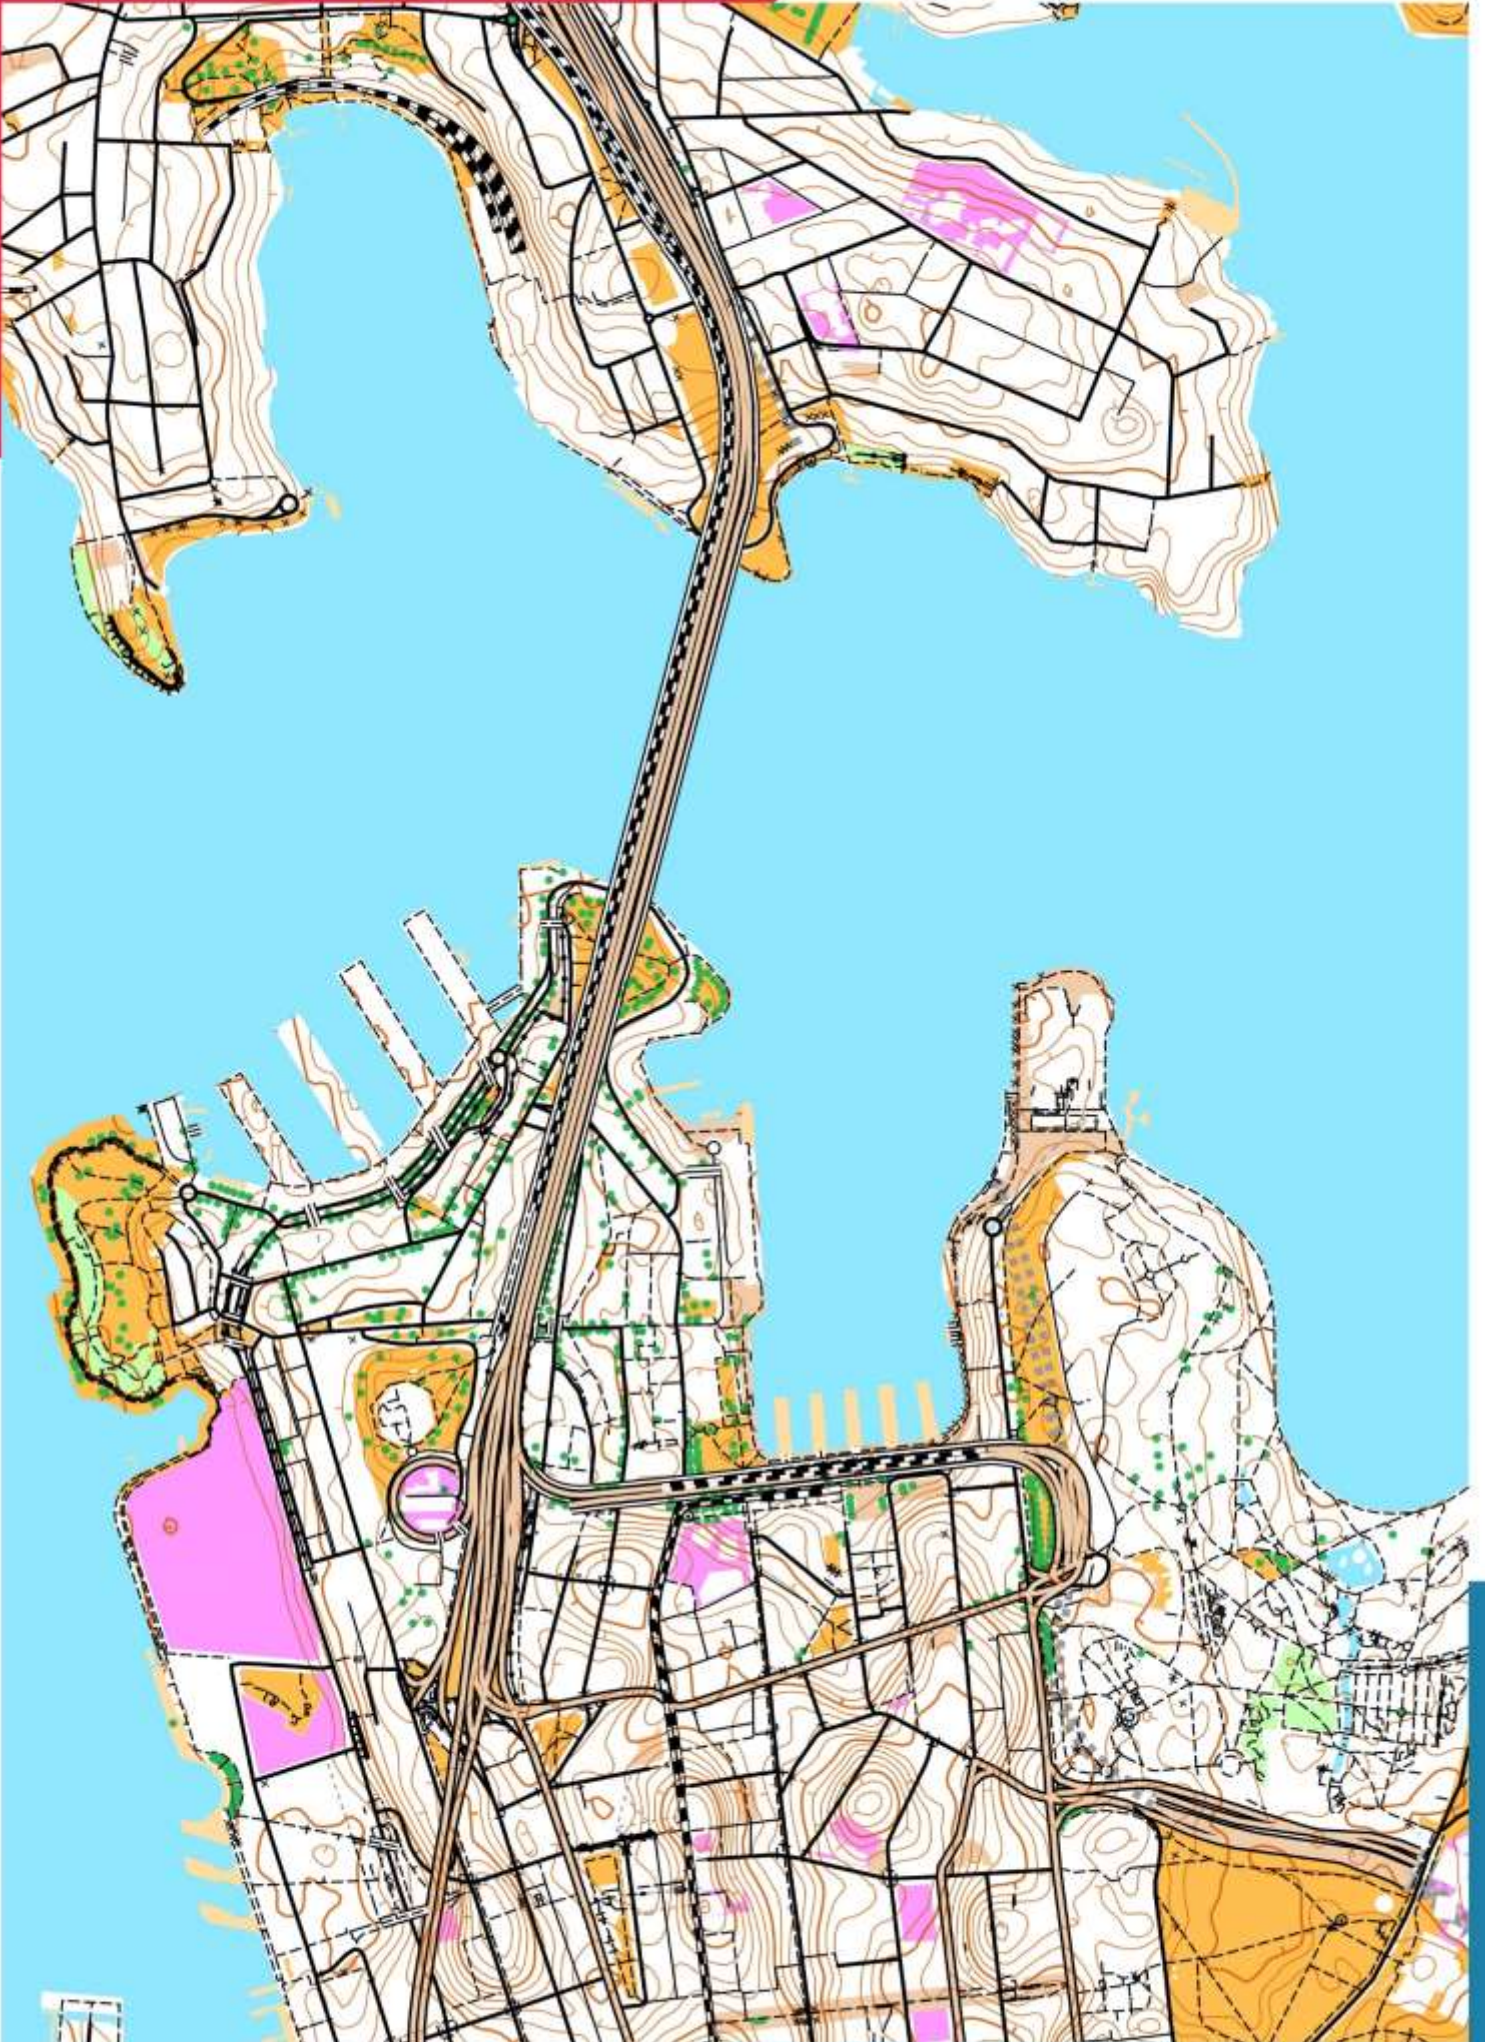

### Can you work out where each venue is based on the Street-O map?

All are at a scale of 1:10,000 (at A4) and orientated to magnetic North. Contours are at 5m intervals and derived from low-resolution satellite data, so include buildings and other solid objects.

Map	Location	Map	Location
1		13	
2		14	
3		15	
4		16	
5		17	
6		18	
7		19	
8		20	
9		21	
10		22	
11		23	
12		24	

500m